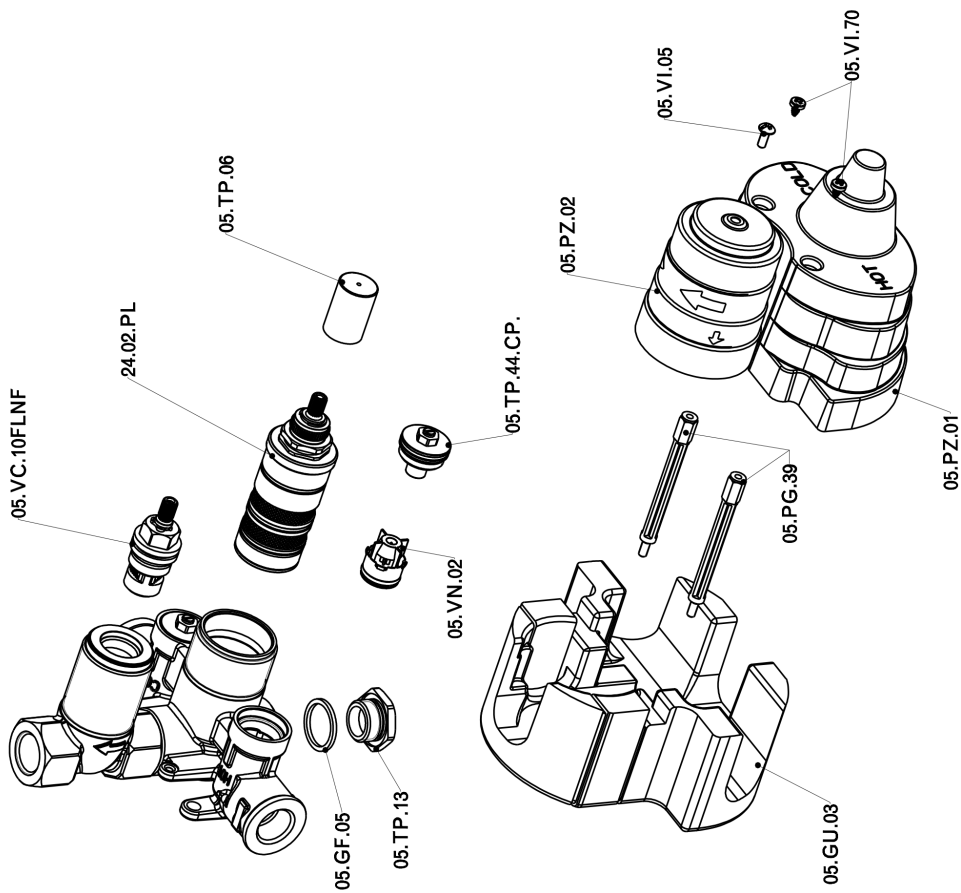

Exposed part for con.thermo.shower valve 1-outlet SMOOTH X32_X3007300

X3007300

<https://en.cisal.it/exposed-part-for-con-thermo-shower-valve-1-outlet-smooth-x32-x3007300>

Concealed thermostatic shower valve, 1-outlet CONCEALED_ZA007301

ZA007301

<https://en.cisal.it/concealed-thermostatic-shower-valve-1-outlet-concealed-za007301>

2024-12-31