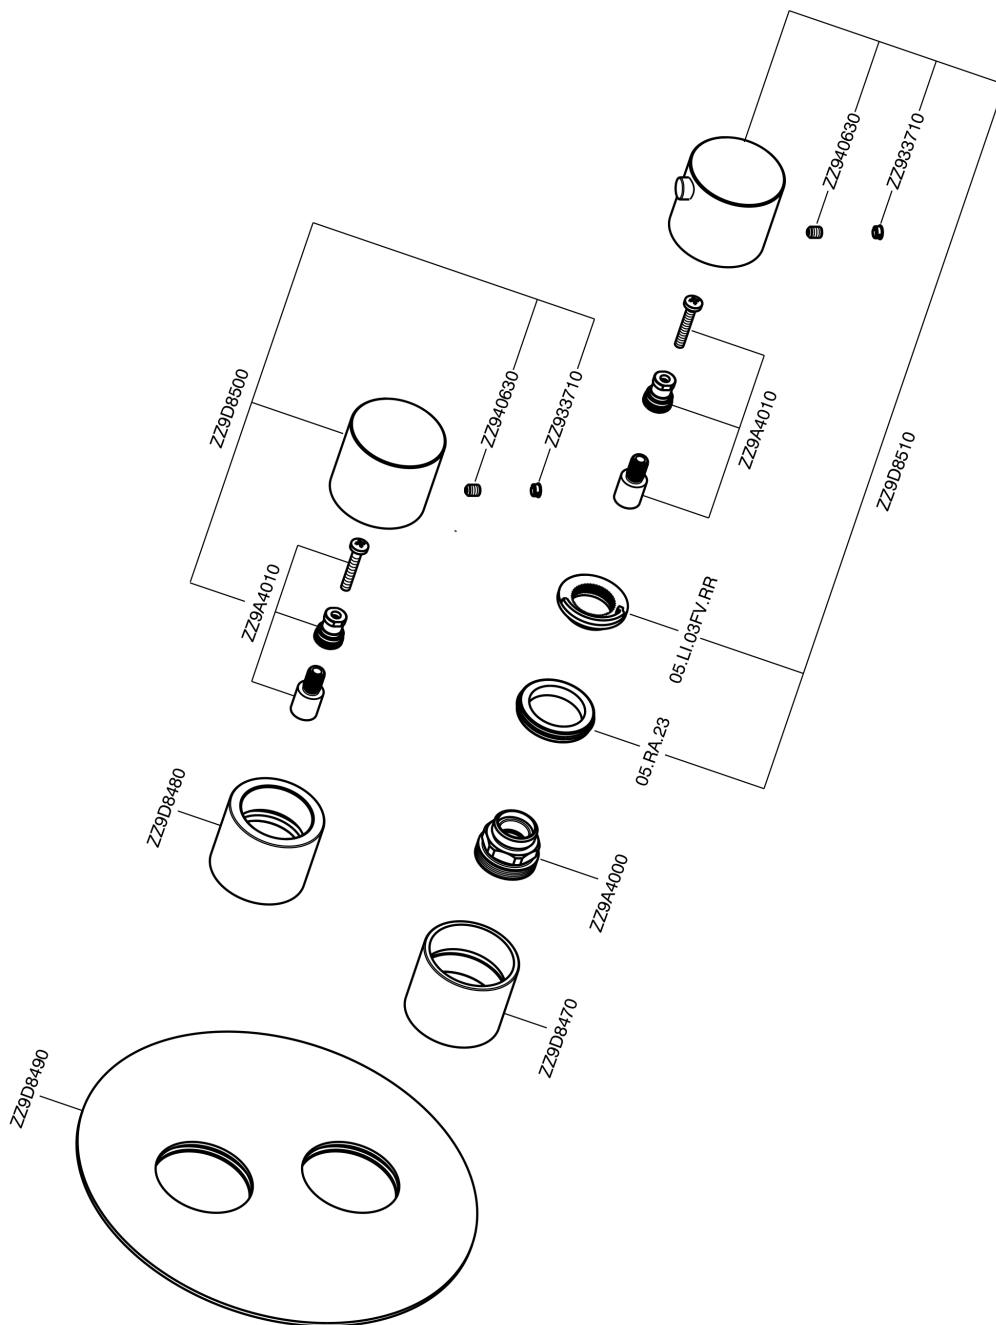

Exposed part for con.thermo.shower valve 1-outlet SMOOTH X32_X3007300

X3007300

<https://en.cisal.it/exposed-part-for-con-thermo-shower-valve-1-outlet-smooth-x32-x3007300>

Concealed thermostatic shower valve, 1-outlet CONCEALED_ZA007301

ZA007301

<https://en.cisal.it/concealed-thermostatic-shower-valve-1-outlet-concealed-za007301>

2024-12-31