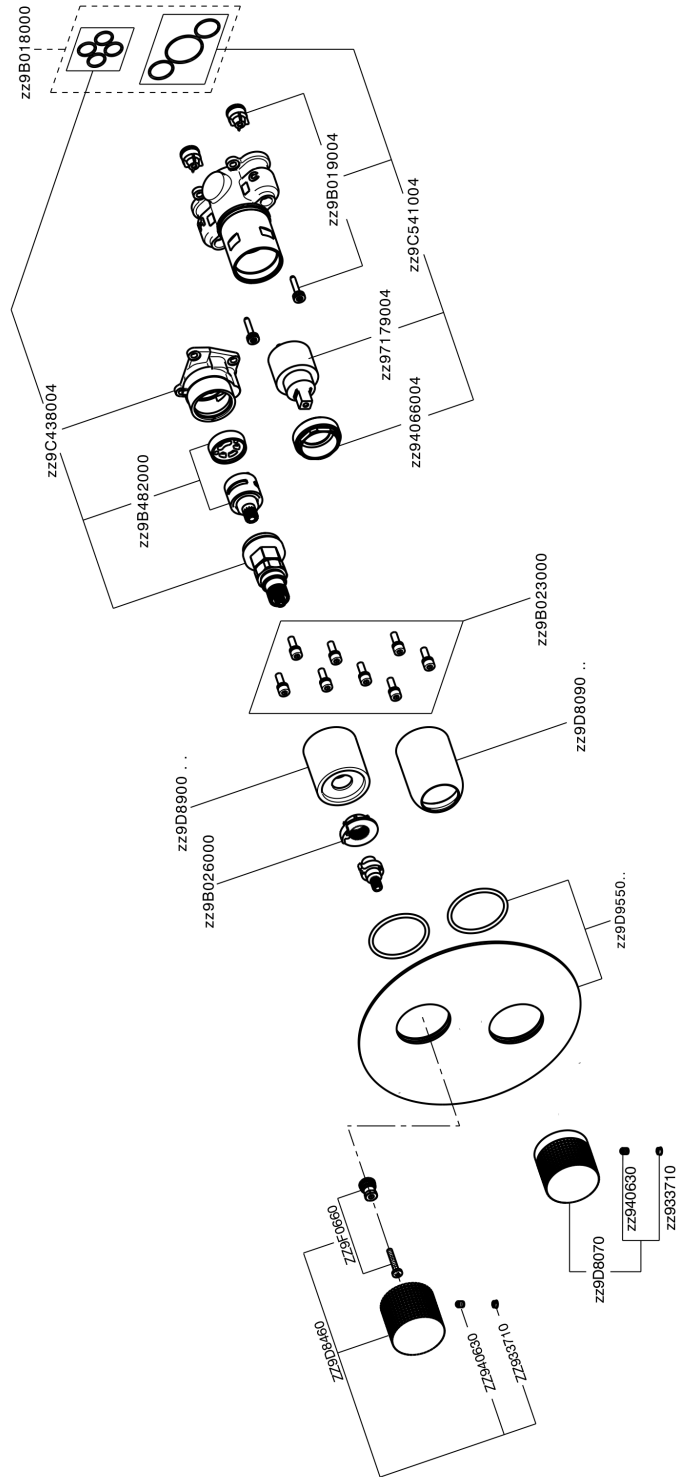

## Exposed part for Single Lever One Box Valve NUANCE X32\_X10BM030

X10BM030

<https://en.cisal.it/exposed-part-for-single-lever-one-box-valve-nuance-x32-x10bm030>

## One Box Universal Concealed Part ONE BOX\_ZA00B031

ZA00B031

<https://en.cisal.it/one-box-universal-concealed-part-one-box-za00b031>