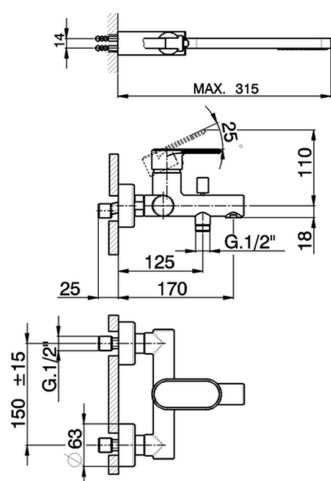

## Single lever bath mixer, with shower set LINEAVIVA\_LV000120

MODEL **LV000120**

Single lever bath mixer, with shower set, wall mounted adjustable handshower bracket, minimalistic one spray handshower ABS, 150 cm SUPREME smooth flexible hose

### CHARACTERISTICS

Cartridge Spare Parts **ZZ95435000**

**35 mm Cartridge**