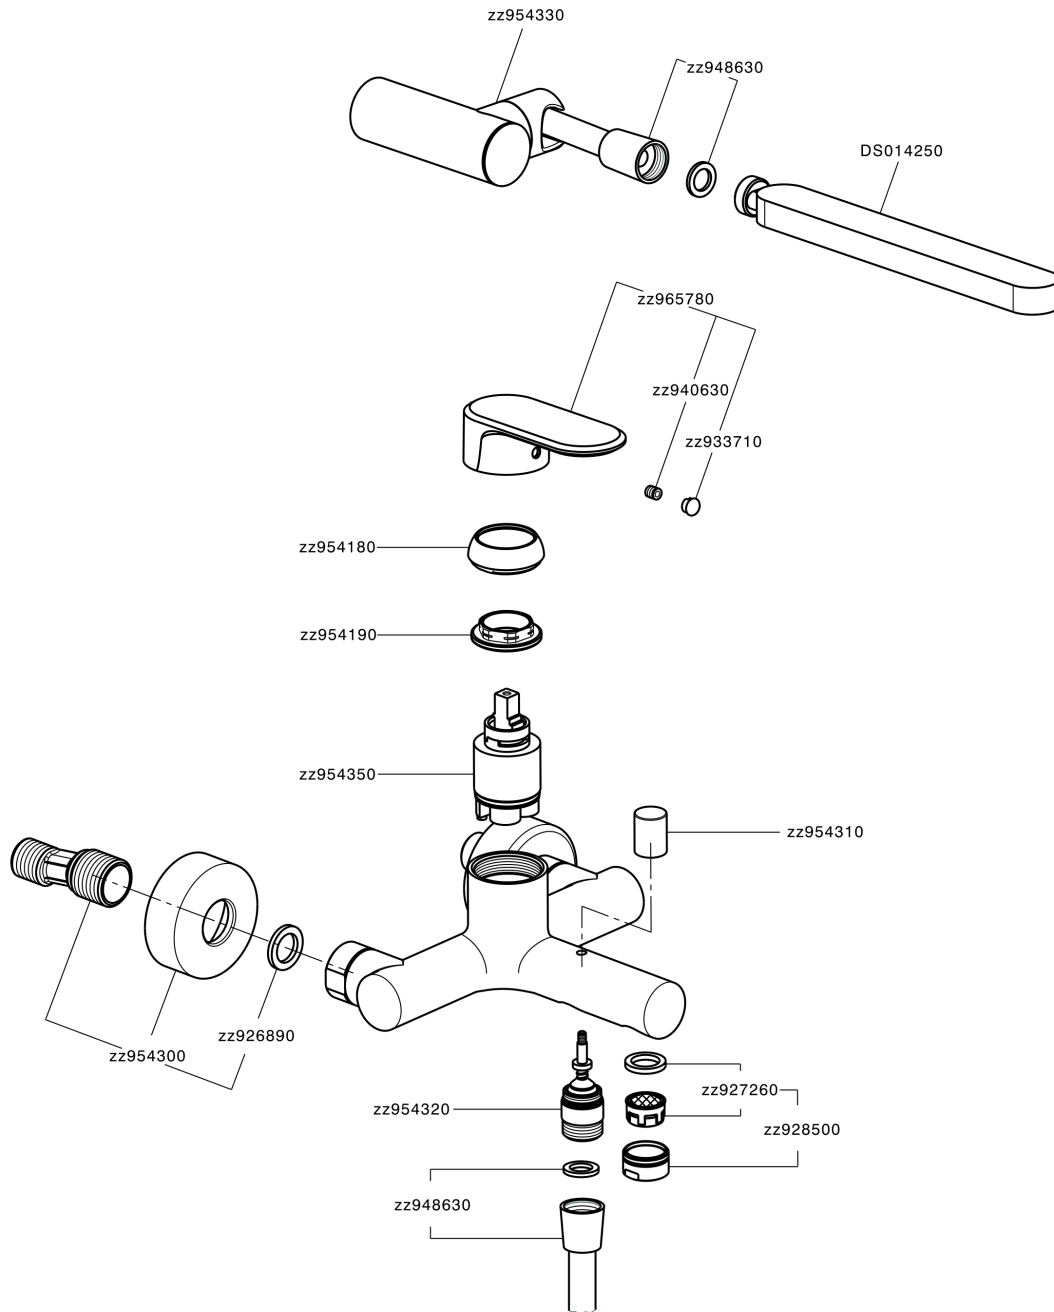

## Single lever bath mixer, with shower set LINEAVIVA\_LV000120

MODEL **LV000120**

Single lever bath mixer, with shower set, wall mounted adjustable handshower bracket, minimalistic one spray handshower ABS, 150 cm SUPREME smooth flexible hose

### CHARACTERISTICS

Cartridge Spare Parts **ZZ95435000**

**35 mm Cartridge**

### EcoStop

EcoStop feature limits water flow to approximately 50% of maximum output with one point of resistance on setting. Push slightly past the middle stop only when full water output is required. This will save water up to 50%.

## Single lever bath mixer, with shower set LINEAVIVA\_LV000120

LV000120

<https://en.cisal.it/single-lever-bath-mixer-with-shower-set-lineavivalv000120>

2024-10-18