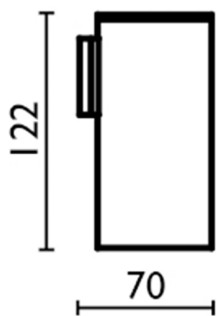

Glass holder BATHROOM ACCESSORIES_QU090502

MODEL **QU090502**

Glass holder, wall mounted made of Brass

AVAILABLE FINISHINGS

- **21** 21 Chrome
- **2B** 2B Polished Nickel
- **2F** 2F Brushed Nickel
- **2Q** 2Q Black Titanium
- **40** 40 Matt Black
- **4Q** 4Q Matt White

CHARACTERISTICS

2026-04-26