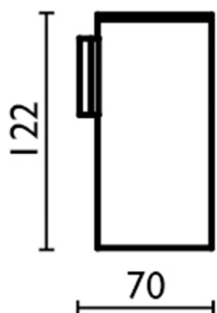

Glass holder BATHROOM ACCESSORIES_QU090502

MODEL **QU090502**

Glass holder, wall mounted made of Brass

AVAILABLE FINISHINGS

- **21** 21 Chrome
- **2B** 2B Polished Nickel
- **2F** 2F Brushed Nickel
- **2Q** 2Q Black Titanium
- **40** 40 Matt Black
- **4Q** 4Q Matt White

CHARACTERISTICS

2026-04-06