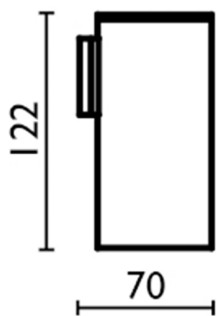

Glass holder BATHROOM ACCESSORIES_QU090502

MODEL **QU090502**

Glass holder, wall mounted made of Brass

AVAILABLE FINISHINGS

- **21** 21 Chrome
- **2B** 2B Polished Nickel
- **2F** 2F Brushed Nickel
- **2Q** 2Q Black Titanium
- **40** 40 Matt Black
- **4Q** 4Q Matt White

CHARACTERISTICS

2026-06-13