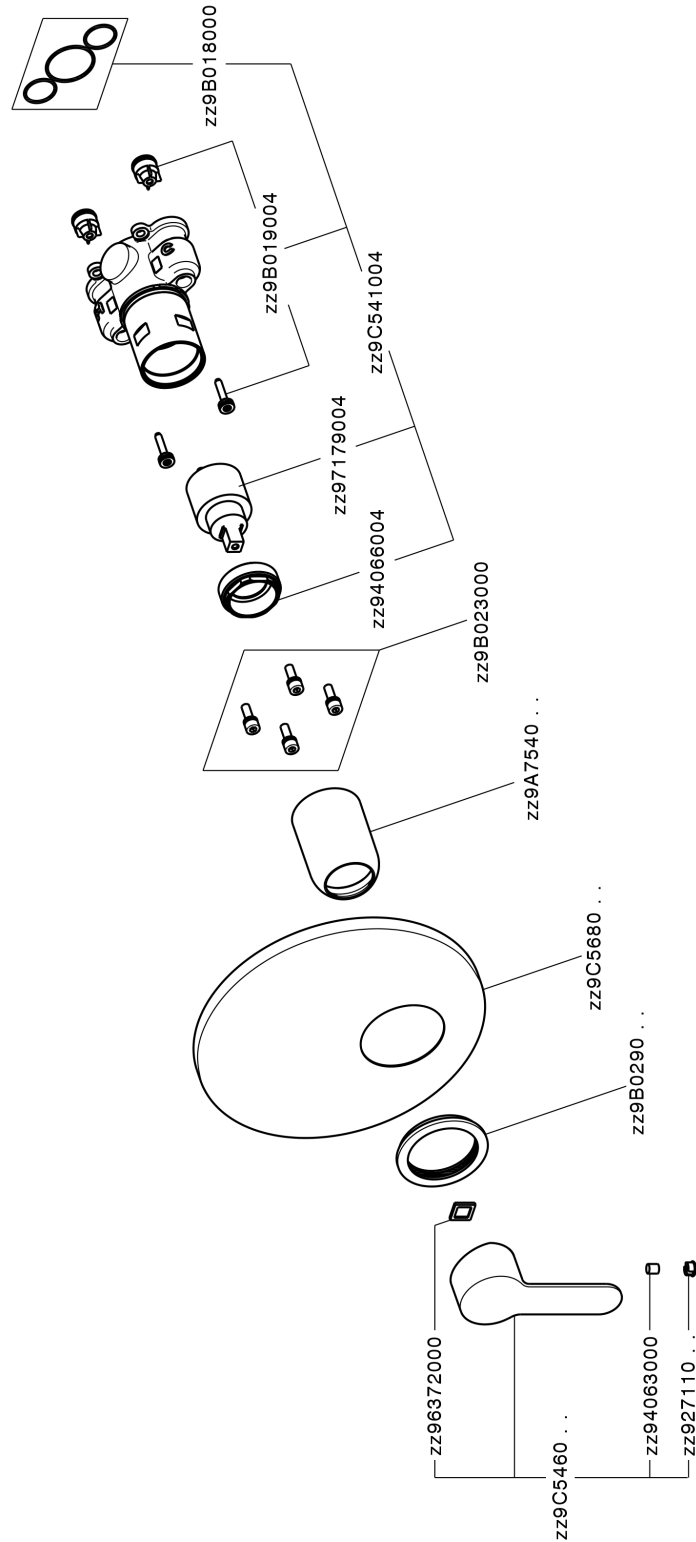

Exposed part for Single Lever One Box Valve ONE BOX_C20BM010

C20BM010

<https://en.cisal.it/exposed-part-for-single-lever-one-box-valve-one-box-c20bm010>

One Box Universal Concealed Part ONE BOX_ZA00B031

ZA00B031

<https://en.cisal.it/one-box-universal-concealed-part-one-box-za00b031>

One Box Universal Concealed Part ONE BOX_ZA00B030

ZA00B030

<https://en.cisal.it/one-box-universal-concealed-part-one-box-za00b030>

2026-06-08