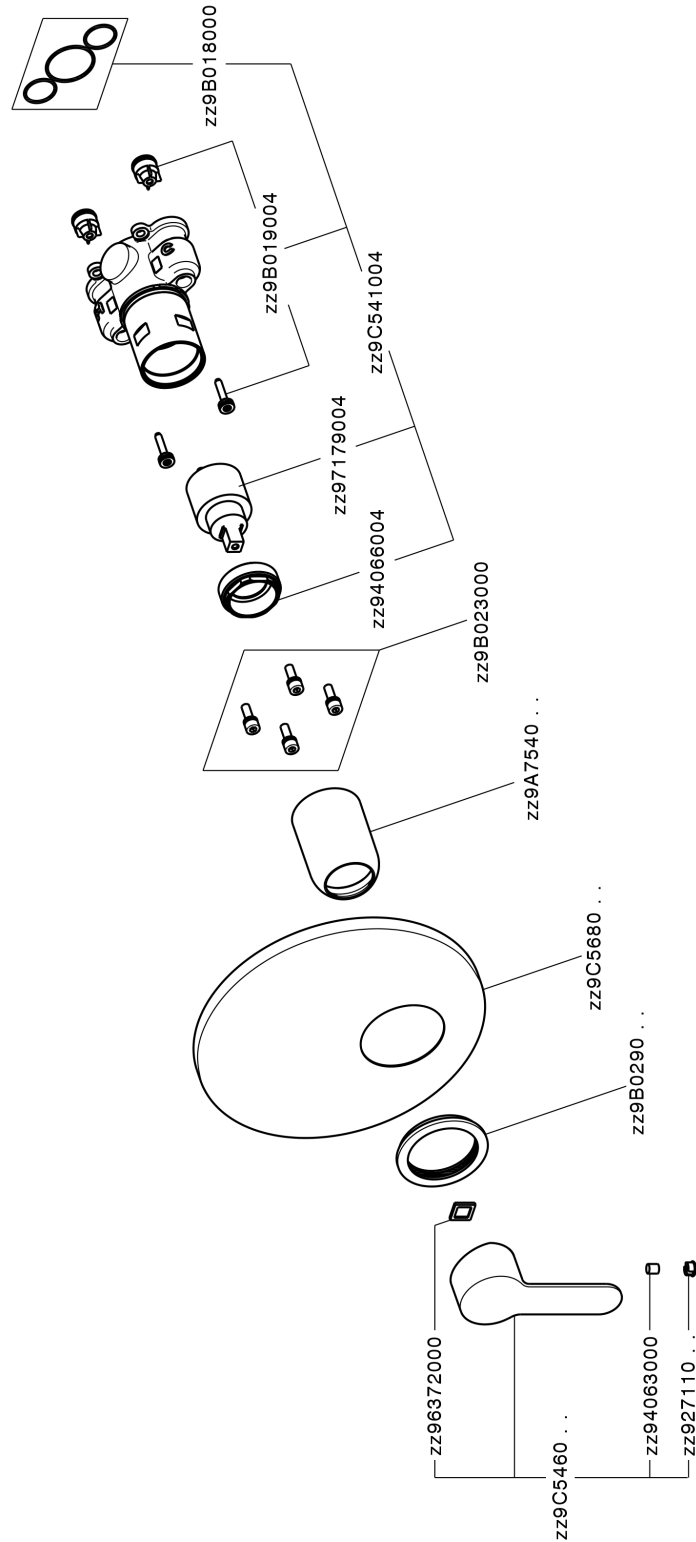

Exposed part for Single Lever One Box Valve ONE BOX_C20BM010

C20BM010

<https://en.cisal.it/exposed-part-for-single-lever-one-box-valve-one-box-c20bm010>

One Box Universal Concealed Part ONE BOX_ZA00B031

ZA00B031

<https://en.cisal.it/one-box-universal-concealed-part-one-box-za00b031>

One Box Universal Concealed Part ONE BOX_ZA00B030

ZA00B030

<https://en.cisal.it/one-box-universal-concealed-part-one-box-za00b030>

2026-05-19