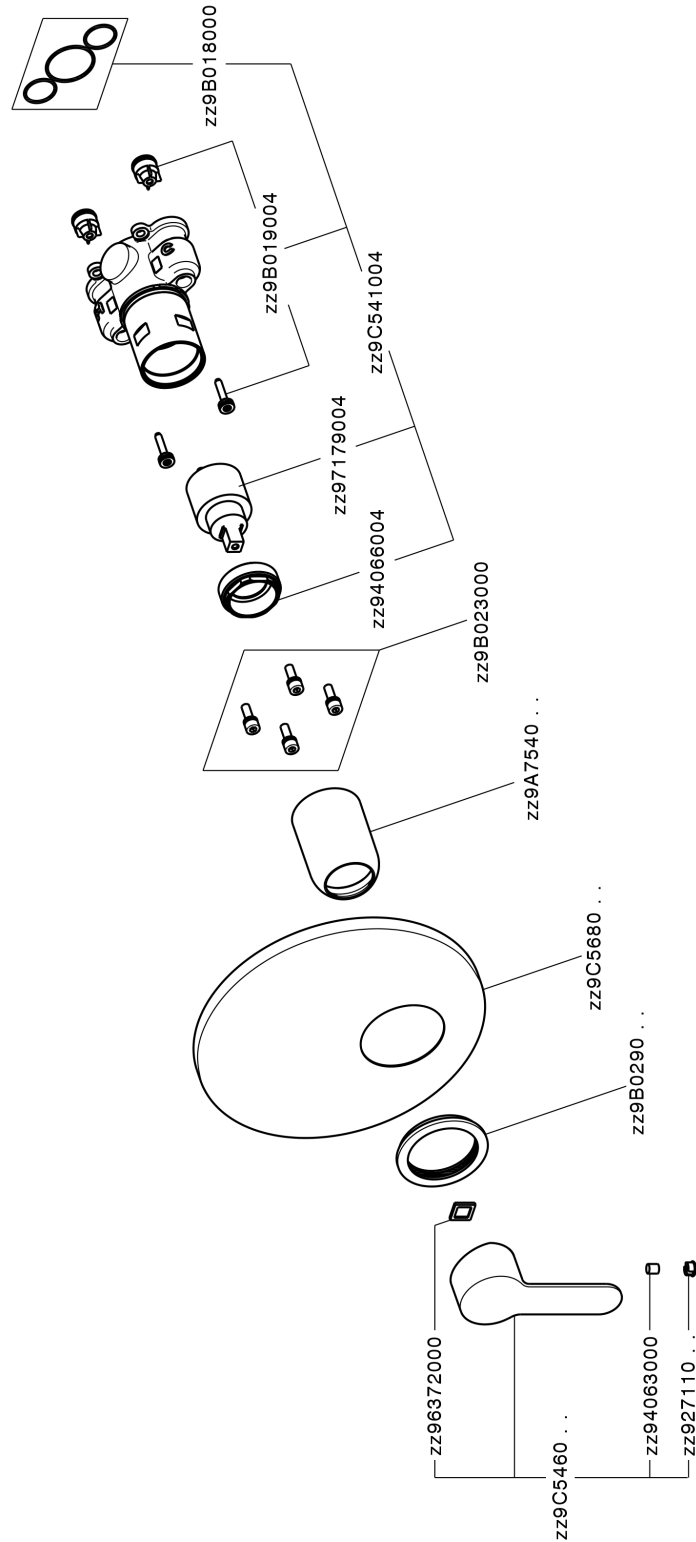

Exposed part for Single Lever One Box Valve ONE BOX_C20BM010

C20BM010

<https://en.cisal.it/exposed-part-for-single-lever-one-box-valve-one-box-c20bm010>

One Box Universal Concealed Part ONE BOX_ZA00B031

ZA00B031

<https://en.cisal.it/one-box-universal-concealed-part-one-box-za00b031>

One Box Universal Concealed Part ONE BOX_ZA00B030

ZA00B030

<https://en.cisal.it/one-box-universal-concealed-part-one-box-za00b030>

2026-04-05