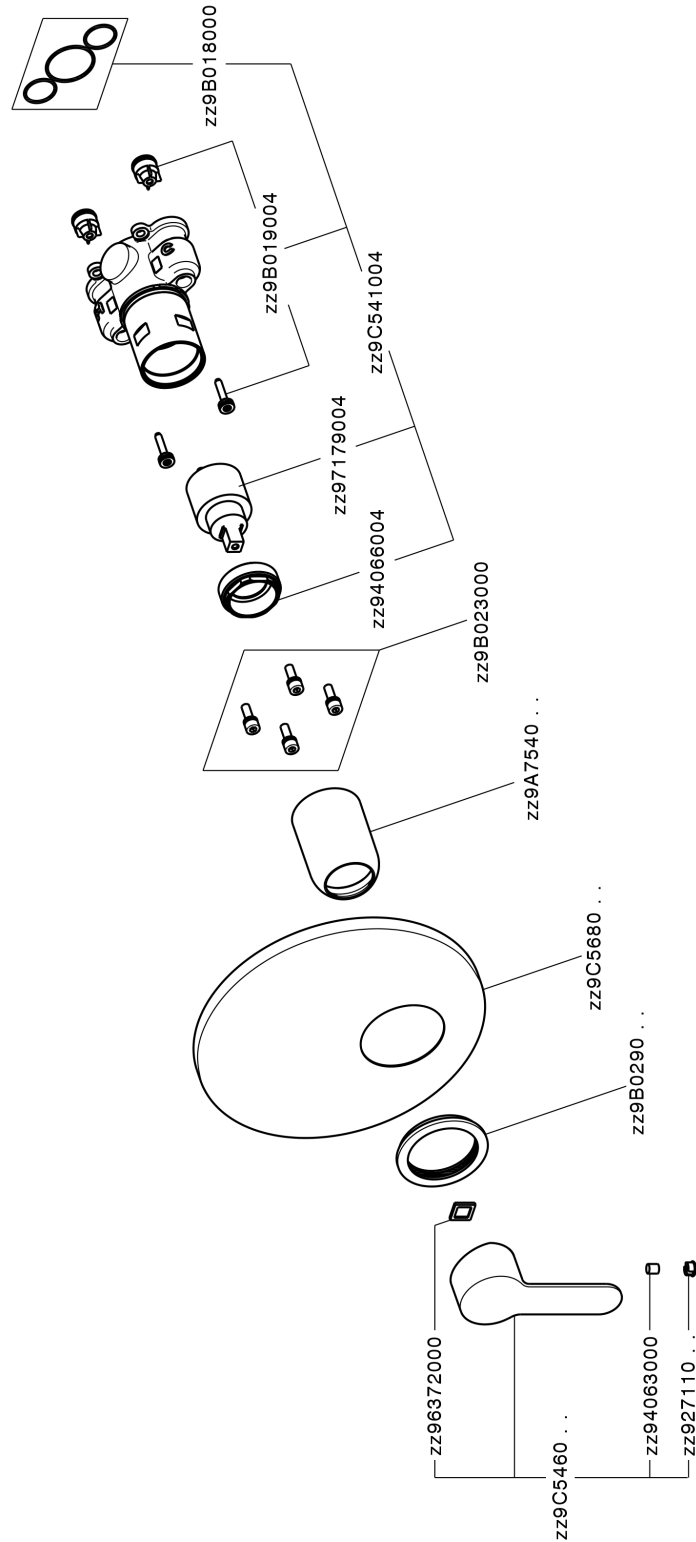

Exposed part for Single Lever One Box Valve ONE BOX_C20BM010

C20BM010

<https://en.cisal.it/exposed-part-for-single-lever-one-box-valve-one-box-c20bm010>

One Box Universal Concealed Part ONE BOX_ZA00B031

ZA00B031

<https://en.cisal.it/one-box-universal-concealed-part-one-box-za00b031>

One Box Universal Concealed Part ONE BOX_ZA00B030

ZA00B030

<https://en.cisal.it/one-box-universal-concealed-part-one-box-za00b030>

2026-06-29