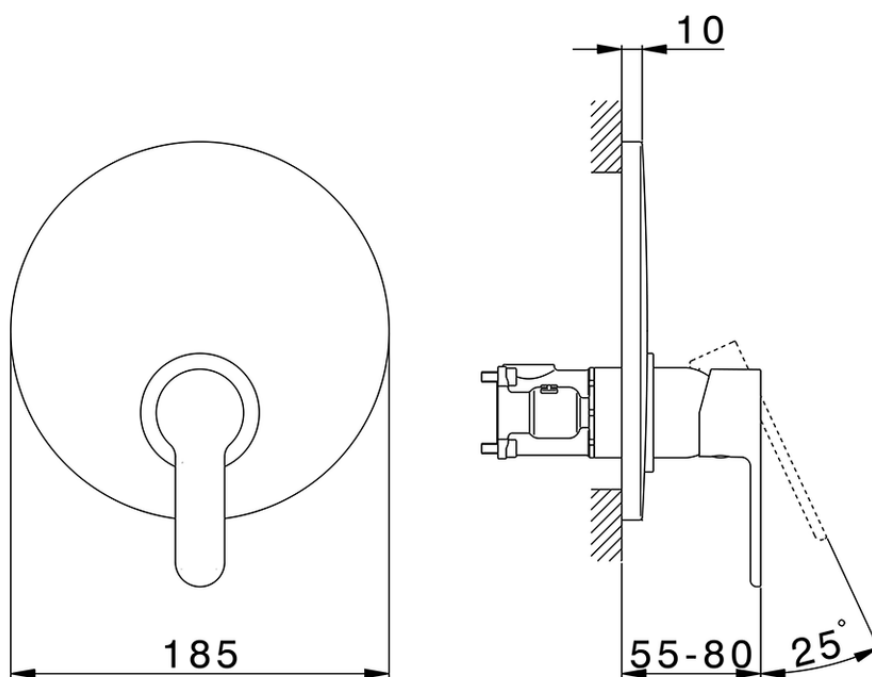

Exposed part for Single Lever One Box Valve ONE BOX_C20BM010

C20BM010

<https://en.cisal.it/exposed-part-for-single-lever-one-box-valve-one-box-c20bm010>

ZA00B031

<https://en.cisal.it/one-box-universal-concealed-part-one-box-za00b031>