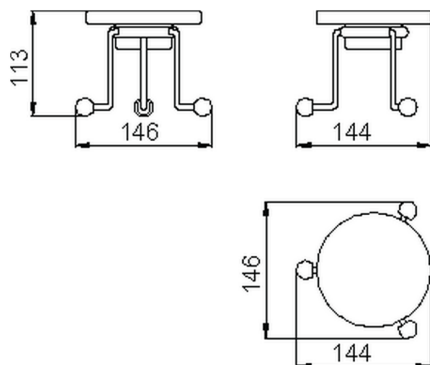

Soap-dish ARCANA COMPONENTS_AR090490

MODEL **AR090490**

Soap-dish,in ceramic

AVAILABLE FINISHINGS

- 
21 21 Chrome
- 
24 24 Gold
- 
26 26 Old Copper
- 
27 27 Old Bronze
- 
2A 2A Satin Brushed Nickel
- 
74 74 Chrome/Gold