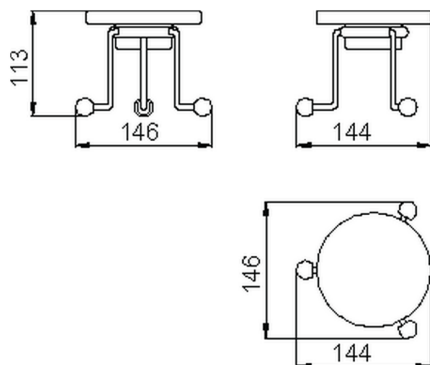

## Soap-dish ARCANA COMPONENTS\_AR090490

MODEL **AR090490**

Soap-dish,in ceramic