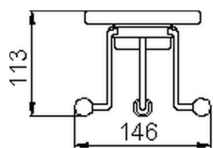

Soap-dish ARCANA COMPONENTS_AR090490

MODEL **AR090490**

Soap-dish,in ceramic

AVAILABLE FINISHINGS

-  **21** 21 Chrome
-  **24** 24 Gold
-  **26** 26 Old Copper
-  **27** 27 Old Bronze
-  **2A** 2A Satin Brushed Nickel
-  **74** 74 Chrome/Gold