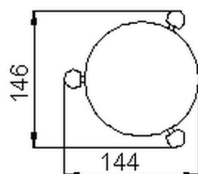

Soap-dish ARCANA COMPONENTS_AR090490

MODEL **AR090490**

Soap-dish,in ceramic

AVAILABLE FINISHINGS

-  **21** 21 Chrome
-  **24** 24 Gold
-  **26** 26 Old Copper
-  **27** 27 Old Bronze
-  **2A** 2A Satin Brushed Nickel
-  **74** 74 Chrome/Gold