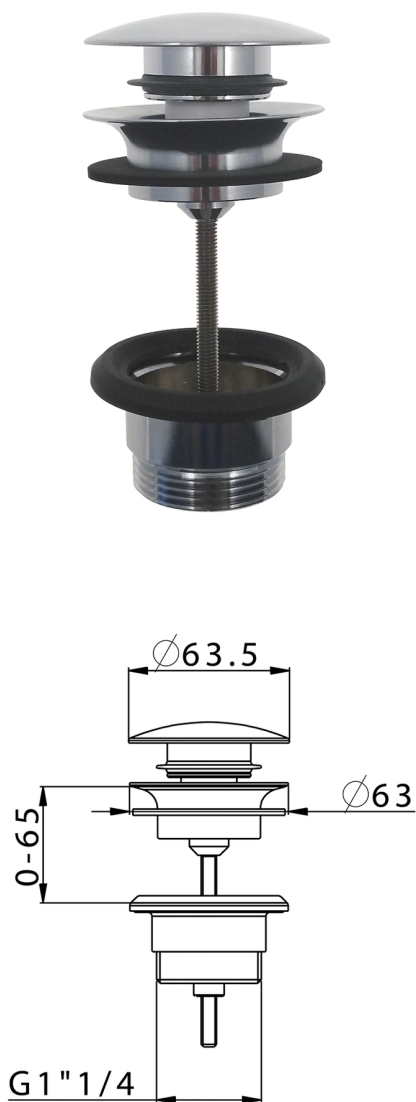

1"1/4 click clack drain for basin mixer COMPONENTS_ZA001780

MODEL **ZA001780**

1"1/4 click clack drain for basin mixer, for overflow bath drain system

AVAILABLE FINISHINGS

- **21** 21 Chrome
- **2P** 2P Rose Gold
- **2Q** 2Q Black Titanium
- **40** 40 Matt Black
- **4Q** 4Q Matt White

CHARACTERISTICS

2024-12-22