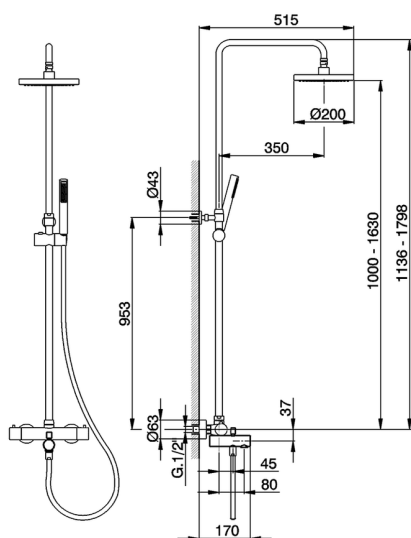

3-functions Thermostatic bath set SHOWER COLUMNS_CVC83010

MODEL **CVC83010**

3-functions Thermostatic bath set, 2 outlets devia stop, adjustable Column, sliding handshower bracket, 26 mm ABS minimalistic one spray handshower, 200 mm ABS Round headshower, 150 cm Brass Flexible Hose

AVAILABLE FINISHINGS

CHARACTERISTICS

Cartridge Spare Parts **22.03A.AR - ZZ97080004**

Argo 1 (short filter) Thermostatic Valve

DeviaStop

The Cisal Devia Stop technology allows to adjust the water flow and to direct it to the selected output point (overhead soaker, hand shower, etc).