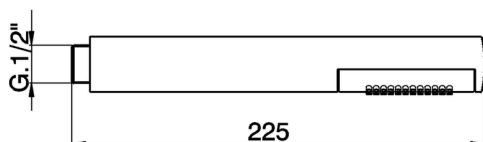

CHARACTERISTICS