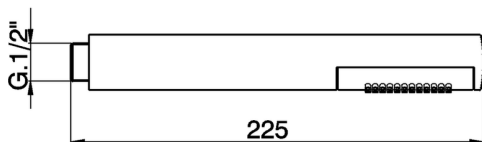

CHARACTERISTICS