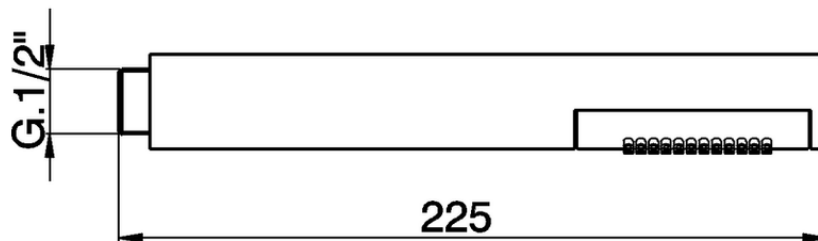

City handshower SHOWER_DS014230

DS014230

<https://en.cisal.it/city-handshower-shower-ds014230>

2026-06-05