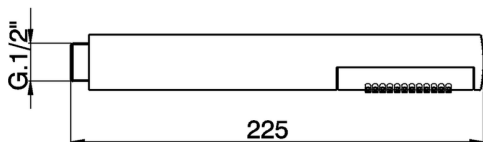

CHARACTERISTICS