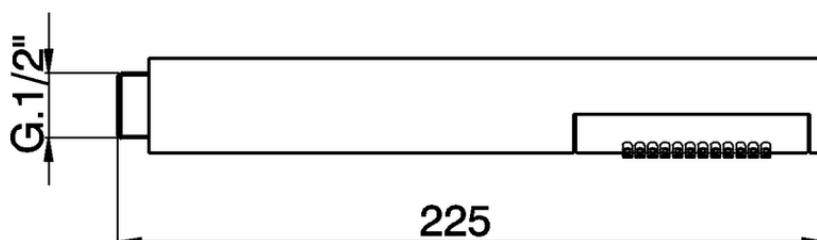

City handshower SHOWER_DS014230

DS014230

<https://en.cisal.it/city-handshower-shower-ds014230>

2026-06-04