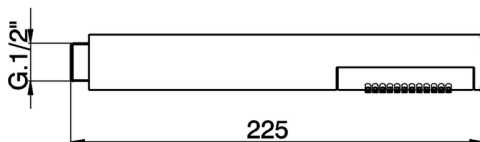

CHARACTERISTICS