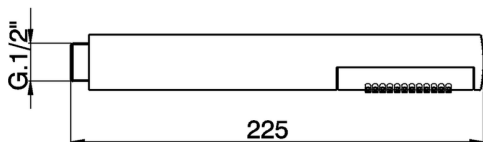

City handshower SHOWER_DS014230

MODEL **DS014230**

City handshower, 26 mm one spray ABS hand shower

AVAILABLE FINISHINGS

- 
21 21 Chrome
- 
2B 2B Polished Nickel
- 
40 40 Matt Black
- 
4Q 4Q Matt White

CHARACTERISTICS