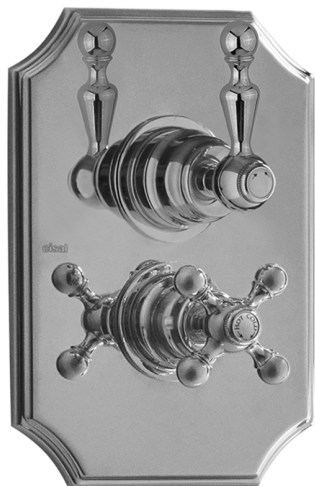

Exposed part for 1-outlet con.thermo.shower valve ARCANA AMERICA_AA007280

MODEL **AA007280**

Exposed part for 1-outlet con.thermo.shower valve, stopvalve, without concealed part, for items ZA007281

AVAILABLE FINISHINGS

-  **21** 21 Chrome
-  **24** 24 Gold
-  **26** 26 Old Copper
-  **27** 27 Old Bronze
-  **2A** 2A Satin Brushed Nickel

CHARACTERISTICS

Installation **Concealed**
 Required concealed parts **ZA007281**

Thermostatic

The Cisal thermostatic is your personal water manager, helping you to handle, control and save water and energy.

1-outlet Concealed thermostatic shower valve CONCEALED_ZA007281

MODEL **ZA007281**

1-outlet Concealed thermostatic shower valve, Stopvalve with 1/2" outlet, without trim kit

AVAILABLE FINISHINGS

CHARACTERISTICS

Concealed **1**
 Cartridge Spare Parts **24.04A.PP**
8x20 Plus P Thermostatic Valve

Thermostatic

The Cisal thermostatic is your personal water manager, helping you to handle, control and save water and energy.