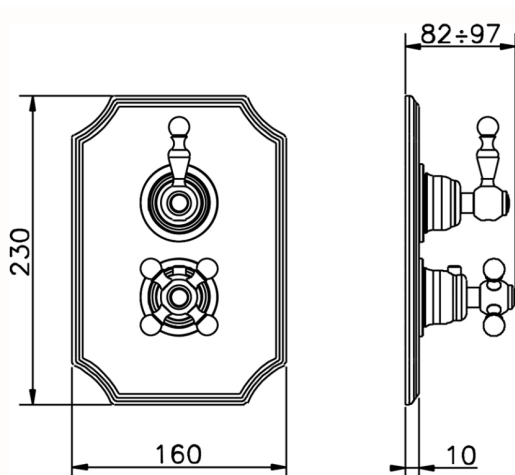

Exposed part for 1-outlet con.thermo.shower valve ARCANA AMERICA_AA007280

MODEL **AA007280**

Exposed part for 1-outlet con.thermo.shower valve, stopvalve, without concealed part, for items ZA007281

AVAILABLE FINISHINGS

-  **21** 21 Chrome
-  **24** 24 Gold
-  **26** 26 Old Copper
-  **27** 27 Old Bronze
-  **2A** 2A Satin Brushed Nickel

CHARACTERISTICS

Installation **Concealed**
 Required concealed parts **ZA007281**

Thermostatic