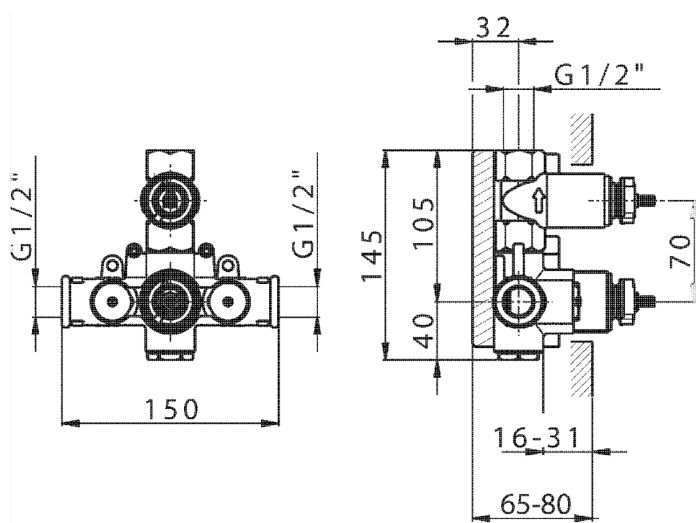

1-outlet Concealed thermostatic shower valve CONCEALED_ZA007281

MODEL **ZA007281**

1-outlet Concealed thermostatic shower valve, Stopvalve with 1/2" outlet, without trim kit

AVAILABLE FINISHINGS

CHARACTERISTICS

Concealed **1**
Cartridge Spare Parts **24.04A.PP**
8x20 Plus P Thermostatic Valve

Thermostatic

The Cisal thermostatic is your personal water manager, helping you to handle, control and save water and energy.

2024-09-16