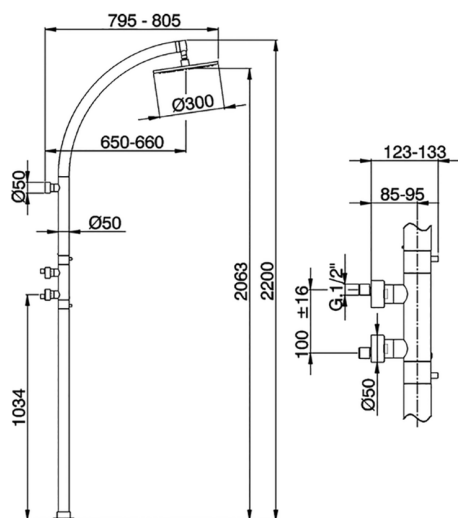

Thermostatic floor-mounted shower column WELLNESS_LNC90010

MODEL **LNC90010**

Thermostatic floor-mounted shower column, thermostatic mixer 100 mm centre to centre, not adjustable column, 300 mm round showerhead 8 mm thick BRASS

AVAILABLE FINISHINGS

CHARACTERISTICS

Cartridge Spare Parts **22.04A.AR - ZZ97279004**

Argo 2 (long filter) Thermostatic Valve

Thermostatic

The Cisal thermostatic is your personal water manager, helping you to handle, control and save water and energy.