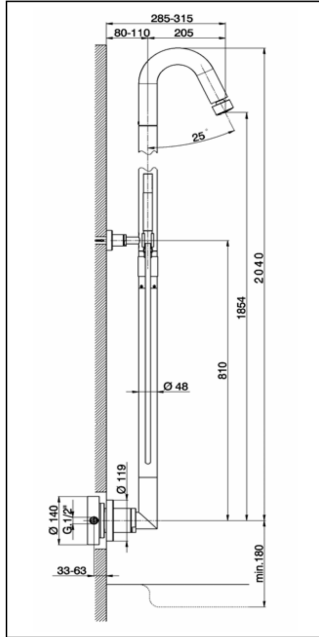

Free standing single lever shower column SHOWER COLUMNS_ST005100

cisal

ST 00505 - ST 000510

ST005100

<https://en.cisal.it/free-standing-single-lever-shower-column-shower-columns-st005100>

Free standing single lever shower column SHOWER COLUMNS_ST005100

cisal

ST 00505 - ST 000510

NR.	DESCRIZIONE DESCRIPTION BESCHREIBUNG DESCRIPTION	N.CODICE CODE NO. WERSKNR. NR.CODE	NR.	DESCRIZIONE DESCRIPTION BESCHREIBUNG DESCRIPTION	N.CODICE CODE NO. WERSKNR. NR.CODE	NR.	DESCRIZIONE DESCRIPTION BESCHREIBUNG DESCRIPTION	N.CODICE CODE NO. WERSKNR. NR.CODE
1	Placchetta per leva neutra Cap for lever Abdeckkappe f/Hebel Plaquette levier	ZZ927110	7	O.R. 11 NBR 75 SH. O.R. 11 NBR 75 SH. O.R. 11 NBR 75 SH. O.R. 11 NBR 75 SH.	ZZ926900	15	Calotta bloccaggio cartuccia Nut for mixing valve Mutter f/Kartusche Ecrou pour cartouche	ZZ937930
2	Vite M.6 Screw M.6 Schraube M.6 Vis M.6	ZZ941090	8	Rondella antifrizione Dichtung fuer Huelse Washer for covering tube Joint pour bague couverture	ZZ941030	16	Cartuccia monocomando Mixing valve Kartusche Cartouche mitigeurs	ZZ937920
3	Snodo 20/22 Joint 20/22 Gelenkstueck 20/22 Rotule 20/22	ZZ941120	9	Canotto copricartuccia Tube for escutcheon Huelse f.Abdeckkappe Canot couvre-cartouche	ZZ937890	17	Asta deviazione completa Complete diverting rod Umstellung Tige inverseur complete	ZZ933140
4	Guarnizione 20,8x16x1,5 Gasket 20,8x16x1,5 Dichtung 20,8x16x1,5 Joint 20,8x16x1,5	ZZ941130	9-1	Guarnizione per canotto copricartuccia Gasket for tube for escutcheon Dichtung Huelse f.Abdeckkappe Joint pour canot couvre-cartouche	ZZ937900	18	Perno di fissaggio Pin Zapfen Vis	ZZ942390
5	Corpo soffione doccia Showerhead's body Koeper der Kopfbrause Corps pomme de douche	ZZ941100	10	Asta leva monocomando Rod for Lever Stange fuer Hebel Tige levier mitigeur	ZZ937910	19	Flex PVC 150 cm Ø14 1/2"x1/2" conico Flex PVC 150 cm Ø14 1/2"x1/2" Braueschl. PVC 150 cm Ø14 1/2"x1/2" Flex.PVC 150 cm Ø14 1/2"x1/2"	ZA009030
5-1	Disco soffione doccia Showerhead's disc Disk der Kopfbrause Disque pour pomme de douche	ZZ941140	11	Terminale leva "LS" Knob for lever "LS" Design Griffelement "LS" Embout levier "LS"	LS010000	20	Valvola anti-ritorno Ø15 per doccia Back-flow valve Ø15 Durchflussverhinderer Ø15 Clapet anti-retour Ø15	ZZ929560
5-2	Vite W.3/16x16 tb. Screw W.3/16x16 tb. Schraube W.3/16x16 tb. Vis W.3/16x16 tb.	ZZ941150	12	Rondella antifrizione Dichtung fuer Huelse Washer for covering tube Joint pour bague couverture	ZZ937940	21	Doccia minimale Minimal handshower Handbrause minimal Douchette minimal	DS014090
5-3	Placchetta Cap Abdeckkappe Plaquette	ZZ941160	13	Pomolo per deviazione Knob for diverter Zugknopf Umsteller Pommeau pour inverseur	ZZ933290			
6	Anello per canna Ring for spout Ring fuer Auslauf Bague pour bec	ZZ941020	14	Vite M.4x8 Screw M.4x8 Schraube M.4x8 Vis M.4x8	ZZ938030			

ST005100

<https://en.cisal.it/free-standing-single-lever-shower-column-shower-columns-st005100>

2025-04-24