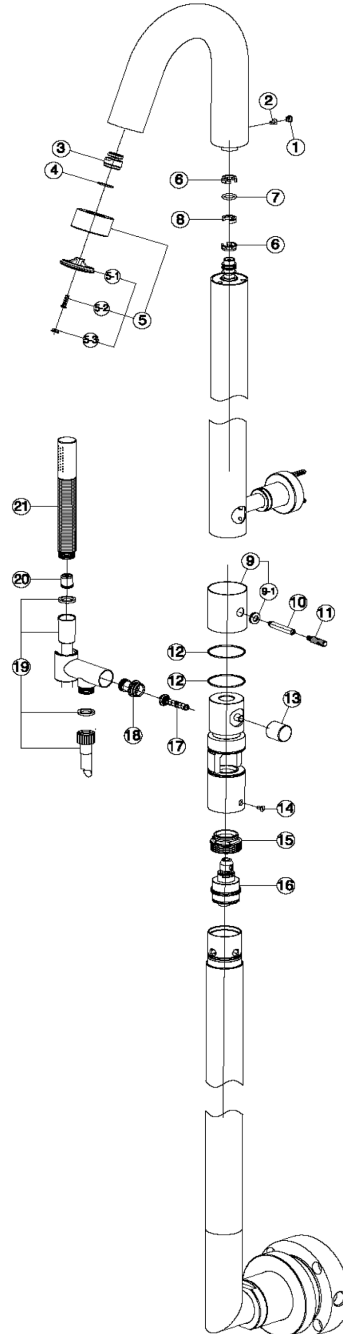

Free standing single lever shower column SHOWER COLUMNS_ST005100

cisal

ST 00505 - ST 000510

ST005100

<https://en.cisal.it/free-standing-single-lever-shower-column-shower-columns-st005100>

Free standing single lever shower column SHOWER COLUMNS_ST005100

cisal

ST 00505 - ST 000510

NR.	DESCRIZIONE DESCRIPTION BESCHREIBUNG DESCRIPTION	N.CODICE CODE NO. WERSKNR. NR.CODE	NR.	DESCRIZIONE DESCRIPTION BESCHREIBUNG DESCRIPTION	N.CODICE CODE NO. WERSKNR. NR.CODE	NR.	DESCRIZIONE DESCRIPTION BESCHREIBUNG DESCRIPTION	N.CODICE CODE NO. WERSKNR. NR.CODE
1	Placchetta per leva neutra Cap for lever Abdeckkappe f/Hebel Plaquette levier	ZZ927110	7	O.R. 11 NBR 75 SH. O.R. 11 NBR 75 SH. O.R. 11 NBR 75 SH. O.R. 11 NBR 75 SH.	ZZ926900	15	Calotta bloccaggio cartuccia Nut for mixing valve Mutter f/Kartusche Ecrou pour cartouche	ZZ937930
2	Vite M.6 Screw M.6 Schraube M.6 Vis M.6	ZZ941090	8	Rondella antifrizione Dichtung fuer Huelse Washer for covering tube Joint pour bague couverture	ZZ941030	16	Cartuccia monocomando Mixing valve Kartusche Cartouche mitigeurs	ZZ937920
3	Snodo 20/22 Joint 20/22 Gelenkstueck 20/22 Rotule 20/22	ZZ941120	9	Canotto copricartuccia Tube for escutcheon Huelse f.Abdeckkappe Canot couvre-cartouche	ZZ937890	17	Asta deviazione completa Complete diverting rod Umstellung Tige inverseur complete	ZZ933140
4	Guarnizione 20,8x16x1,5 Gasket 20,8x16x1,5 Dichtung 20,8x16x1,5 Joint 20,8x16x1,5	ZZ941130	9-1	Guarnizione per canotto copricartuccia Gasket for tube for escutcheon Dichtung Huelse f.Abdeckkappe Joint pour canot couvre-cartouche	ZZ937900	18	Perno di fissaggio Pin Zapfen Vis	ZZ942390
5	Corpo soffione doccia Showerhead's body Koeper der Kopfbrause Corps pomme de douche	ZZ941100	10	Asta leva monocomando Rod for Lever Stange fuer Hebel Tige levier mitigeur	ZZ937910	19	Flex PVC 150 cm Ø14 1/2"x1/2" conico Flex PVC 150 cm Ø14 1/2"x1/2" Braueschl. PVC 150 cm Ø14 1/2"x1/2" Flex.PVC 150 cm Ø14 1/2"x1/2"	ZA009030
5-1	Disco soffione doccia Showerhead's disc Disk der Kopfbrause Disque pour pomme de douche	ZZ941140	11	Terminale leva "LS" Knob for lever "LS" Design Griffelement "LS" Embout levier "LS"	LS010000	20	Valvola anti-ritorno Ø15 per doccia Back-flow valve Ø15 Durchflussverhinderer Ø15 Clapet anti-retour Ø15	ZZ929560
5-2	Vite W.3/16x16 tb. Screw W.3/16x16 tb. Schraube W.3/16x16 tb. Vis W.3/16x16 tb.	ZZ941150	12	Rondella antifrizione Dichtung fuer Huelse Washer for covering tube Joint pour bague couverture	ZZ937940	21	Doccia minimale Minimal handshower Handbrause minimal Douchette minimal	DS014090
5-3	Placchetta Cap Abdeckkappe Plaquette	ZZ941160	13	Pomolo per deviazione Knob for diverter Zugknopf Umsteller Pommeau pour inverseur	ZZ933290			
6	Anello per canna Ring for spout Ring fuer Auslauf Bague pour bec	ZZ941020	14	Vite M.4x8 Screw M.4x8 Schraube M.4x8 Vis M.4x8	ZZ938030			

ST005100

<https://en.cisal.it/free-standing-single-lever-shower-column-shower-columns-st005100>

2025-04-24