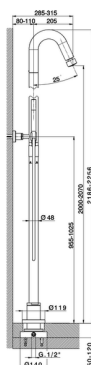

CHARACTERISTICS

Single Lever **1**

Cartridge Spare Parts **ZZ93792000**

38 mm Cartridge