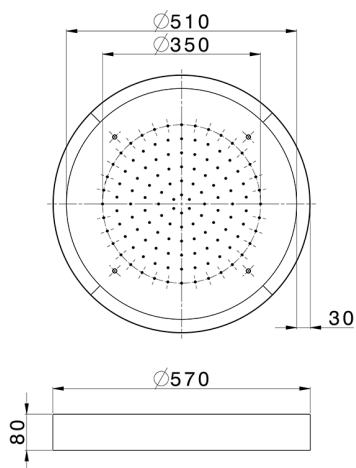

Ø 570 mm Chromotherapy Ceiling showerhead ZEN SHOWER_ZS0C0145

MODEL **ZS0C0145**

Ø 570 mm Chromotherapy Ceiling showerhead, with white cover, rain, chromotherapy functions, built-in control included, Stainless Steel AISI 304