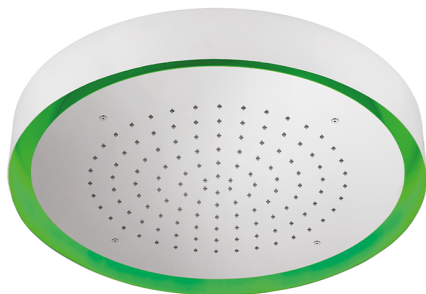

Ø 570 mm Chromotherapy Ceiling showerhead ZEN SHOWER_ZS0C0145

MODEL **ZS0C0145**

Ø 570 mm Chromotherapy Ceiling showerhead, with white cover, rain, chromotherapy functions, built-in control included, Stainless Steel AISI 304

AVAILABLE FINISHINGS

-  **40** 40 Matt Black
-  **4Q** 4Q Matt White
-  **D1** D1 Brushed Inox
-  **D2** D2 Polished Inox

CHARACTERISTICS

2024-12-22