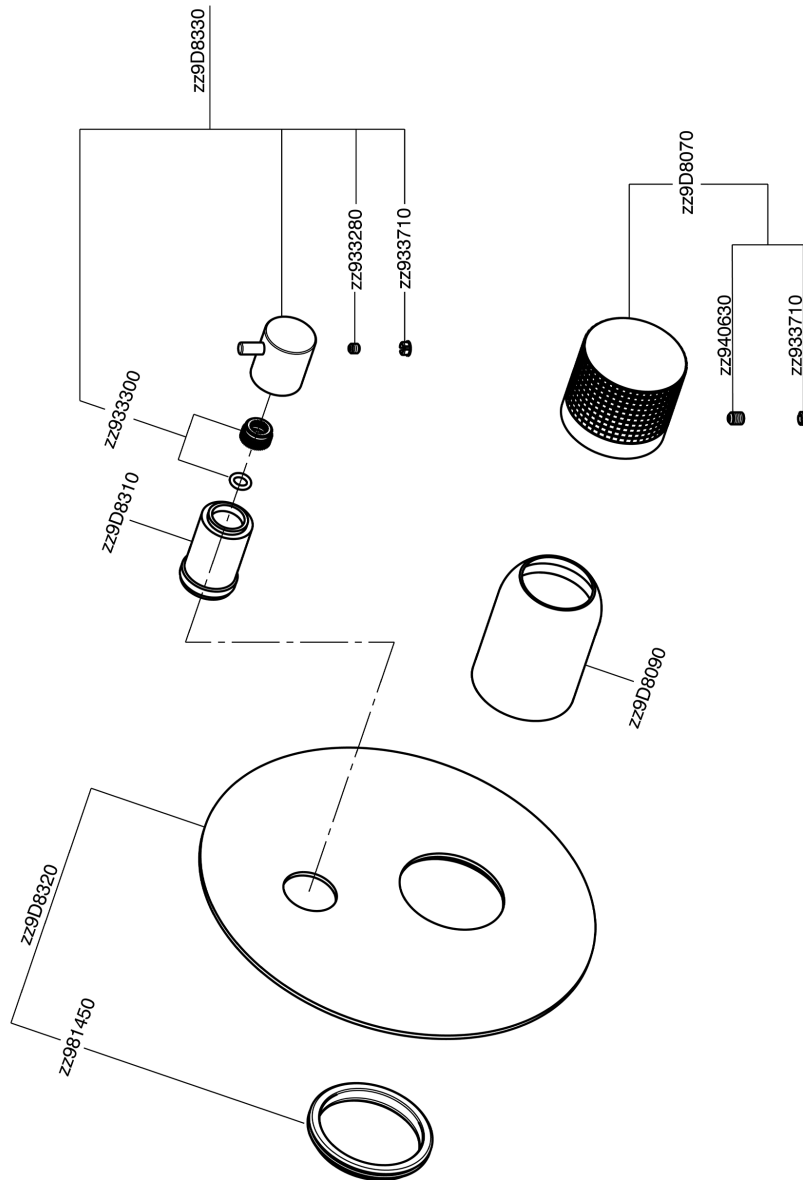

Exposed part for concealed S.L.bath-shower valve NUANCE X32_X1002300

X1002300

<https://en.cisal.it/exposed-part-for-concealed-s-l-bath-shower-valve-nuance-x32-x1002300>

2024-12-22