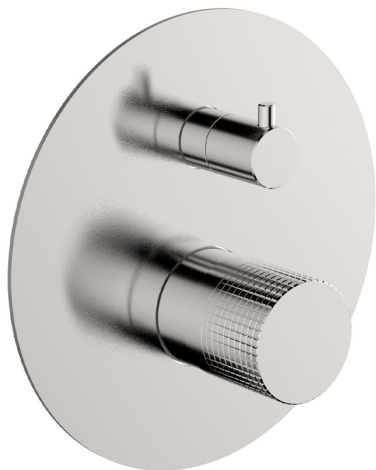

## Exposed part for concealed S.L.bath-shower valve NUANCE X32\_X1002300

MODEL **X1002300**

Exposed part for concealed S.L.bath-shower valve, 2-Way rotating diverter, without concealed part, for items Easy-Box ZA000230, Inox AISI 316L

### AVAILABLE FINISHINGS

-  **5H** 5H Dark Brass Brushed
-  **5L** 5L Brushed Black Titanium
-  **5N** 5N Brushed Rose Gold
-  **D1** D1 Brushed Inox

## Exposed part for concealed S.L.bath-shower valve NUANCE X32\_X1002300

X1002300

<https://en.cisal.it/exposed-part-for-concealed-s-l-bath-shower-valve-nuance-x32-x1002300>

2024-12-21