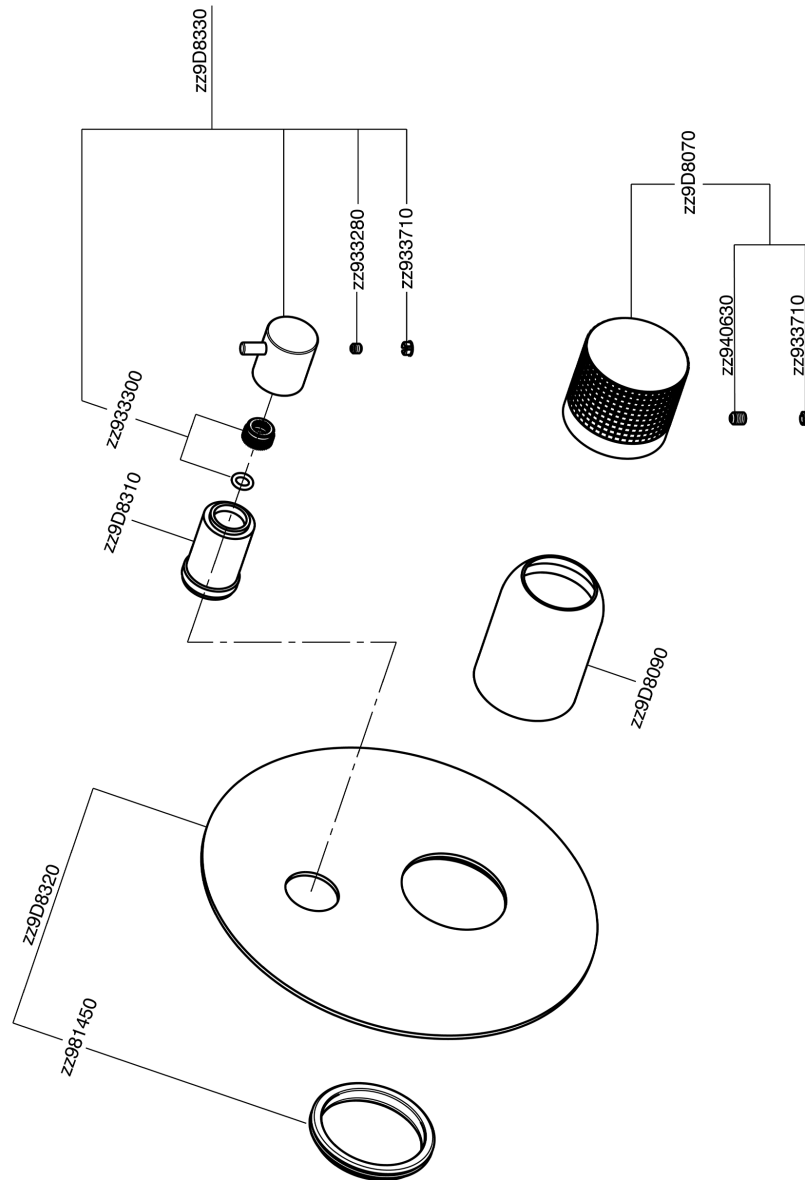

## Exposed part for concealed S.L.bath-shower valve NUANCE X32\_X1002300

MODEL **X1002300**

Exposed part for concealed S.L.bath-shower valve, 2-Way rotating diverter, without concealed part, for items Easy-Box ZA000230, Inox AISI 316L

### CHARACTERISTICS

Installation **Concealed**  
 Required concealed parts **ZA000230**

## Exposed part for concealed S.L.bath-shower valve NUANCE X32\_X1002300

X1002300

<https://en.cisal.it/exposed-part-for-concealed-s-l-bath-shower-valve-nuance-x32-x1002300>

2024-12-21