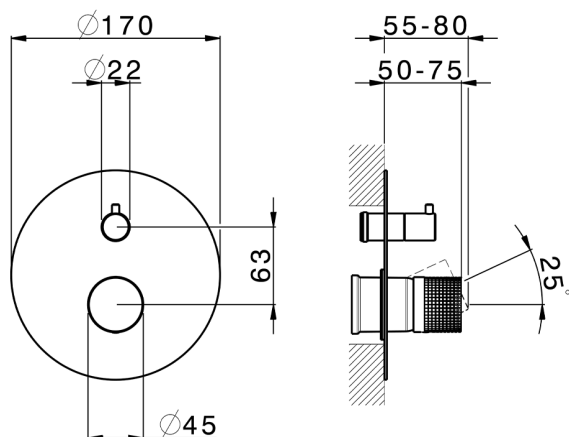

## Exposed part for concealed S.L.bath-shower valve NUANCE X32\_X1002300

MODEL **X1002300**

Exposed part for concealed S.L.bath-shower valve, 2-Way rotating diverter, without concealed part, for items Easy-Box ZA000230, Inox AISI 316L

## Exposed part for concealed S.L.bath-shower valve NUANCE X32\_X1002300

X1002300

<https://en.cisal.it/exposed-part-for-concealed-s-l-bath-shower-valve-nuance-x32-x1002300>

2024-12-21