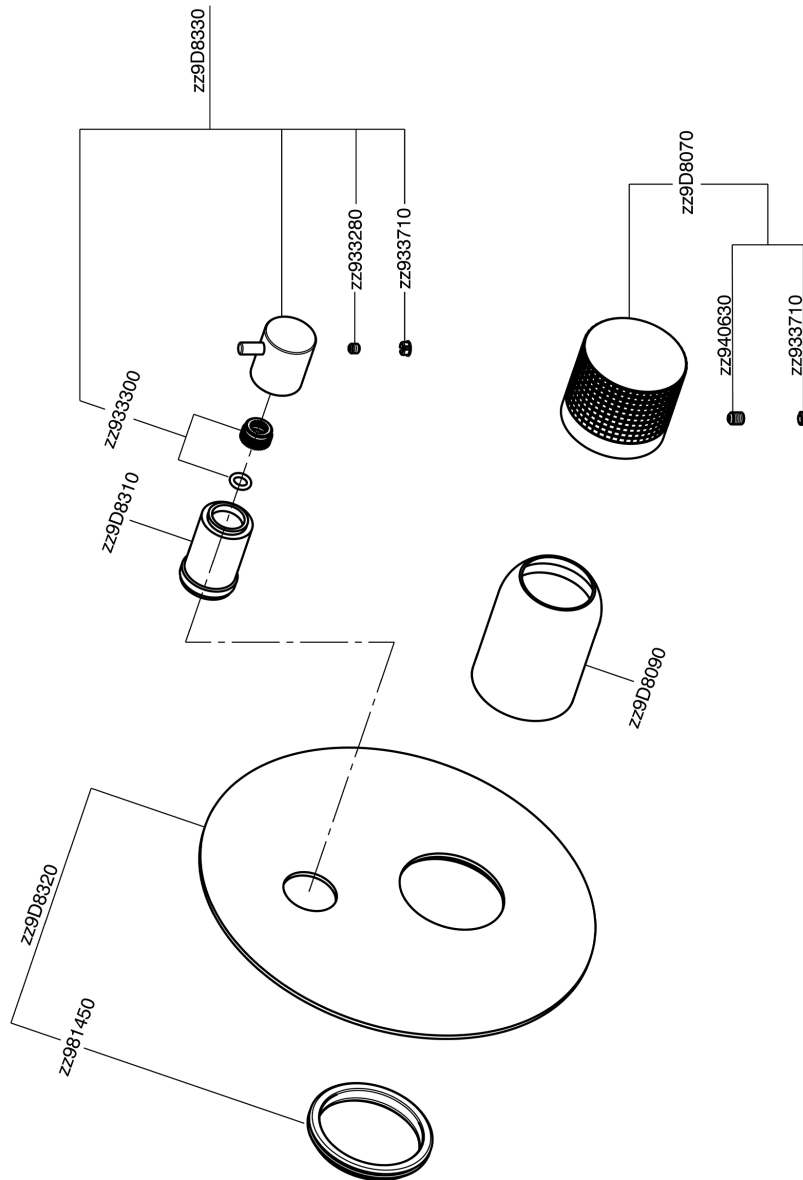

Exposed part for concealed S.L.bath-shower valve NUANCE X32_X1002300

X1002300

<https://en.cisal.it/exposed-part-for-concealed-s-l-bath-shower-valve-nuance-x32-x1002300>

2024-12-21