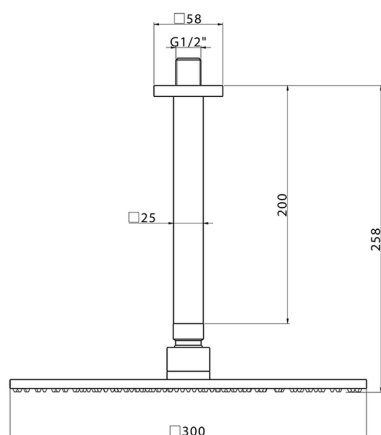

Ceiling shower arm with showerhead WELLNESS_DS013740

MODEL **DS013740**

Ceiling shower arm with showerhead, 300x300 mm 8 mm thick BRASS square showerhead, 200 mm shower arm

AVAILABLE FINISHINGS

CHARACTERISTICS