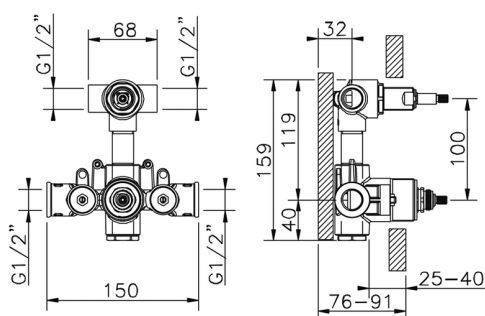

Concealed thermostatic shower mixer, 2-outlets CONCEALED_ZA019101

MODEL **ZA019101**

Concealed thermostatic shower mixer, 2-outlets, with 1/2" 2 outlet deviastop cartridge, without trim kit

AVAILABLE FINISHINGS

04 04 Without finishing

CHARACTERISTICS

Concealed **1**
 Cartridge Spare Parts **24.04A.PP**

8x20 Plus P Thermostatic Valve

DeviaStop

The Cisal Devia Stop technology allows to adjust the water flow and to direct it to the selected output point (overhead soaker, hand shower, etc).