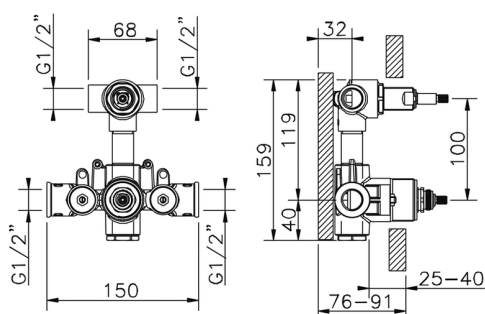

## Concealed thermostatic shower mixer, 2-outlets CONCEALED\_ZA019101

MODEL **ZA019101**

Concealed thermostatic shower mixer, 2-outlets, with 1/2" 2 outlet devia-stop cartridge, without trim kit

AVAILABLE FINISHINGS

**04** 04 Without finishing

CHARACTERISTICS

Concealed **1**  
Cartridge Spare Parts **24.04A.PP**

**8x20 Plus P Thermostatic Valve**