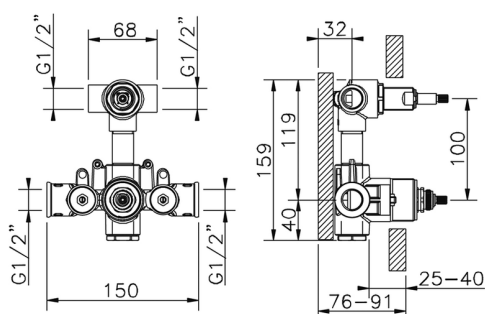

Concealed thermostatic shower mixer, 2-outlets CONCEALED_ZA019101

MODEL **ZA019101**

Concealed thermostatic shower mixer, 2-outlets, with 1/2" 2 outlet devia-stop cartridge, without trim kit

AVAILABLE FINISHINGS

CHARACTERISTICS

Concealed **1**
 Cartridge Spare Parts **24.04A.PP**
8x20 Plus P Thermostatic Valve

DeviaStop

The Cisal Devia Stop technology allows to adjust the water flow and to direct it to the selected output point (overhead soaker, hand shower, etc).