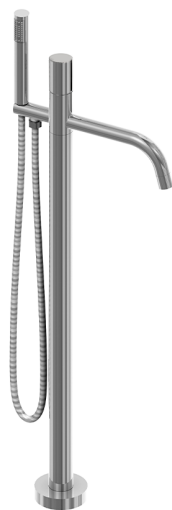

## Free standing single lever bath mixer SMOOTH X32\_X3004204

MODEL **X3004204**

Free standing single lever bath mixer, handshower holder on column, D.22 mm INOX minimalistic one spray handshower, concealed part included, 150 cm Stainless Steel flexible hose, with smooth lever - Inox AISI 304

### AVAILABLE FINISHINGS

-  **D1** D1 Brushed Inox
-  **5H** 5H Dark Brass Brushed
-  **5L** 5L Brushed Black Titanium
-  **5N** 5N Brushed Rose Gold

### CHARACTERISTICS

Cartridge Spare Parts **ZZ9B871000**

**40 mm Progressive single-lever cartridge**

2026-04-29