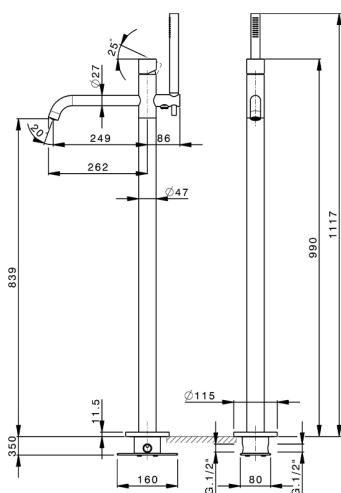

## Free standing single lever bath mixer SMOOTH X32\_X3004204

MODEL **X3004204**

Free standing single lever bath mixer, handshower holder on column, D.22 mm INOX minimalistic one spray handshower, concealed part included, 150 cm Stainless Steel flexible hose, with smooth lever - Inox AISI 304

### CHARACTERISTICS

Cartridge Spare Parts **ZZ9B871000**

**40 mm Progressive single-lever cartridge**

2026-04-29