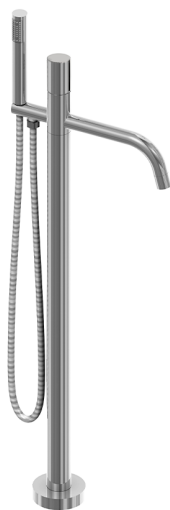

## Free standing single lever bath mixer SMOOTH X32\_X3004204

MODEL **X3004204**

Free standing single lever bath mixer, handshower holder on column, D.22 mm INOX minimalistic one spray handshower, concealed part included, 150 cm Stainless Steel flexible hose, with smooth lever - Inox AISI 304

### AVAILABLE FINISHINGS

-  **D1** D1 Brushed Inox
-  **5H** 5H Dark Brass Brushed
-  **5L** 5L Brushed Black Titanium
-  **5N** 5N Brushed Rose Gold

### CHARACTERISTICS

Cartridge Spare Parts **ZZ9B871000**

**40 mm Progressive single-lever cartridge**

2026-04-30