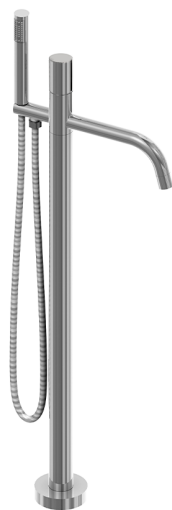

Free standing single lever bath mixer SMOOTH X32_X3004204

MODEL **X3004204**

Free standing single lever bath mixer, handshower holder on column, D.22 mm INOX minimalistic one spray handshower, concealed part included, 150 cm Stainless Steel flexible hose, with smooth lever - Inox AISI 304

AVAILABLE FINISHINGS

-  **D1** D1 Brushed Inox
-  **5H** 5H Dark Brass Brushed
-  **5L** 5L Brushed Black Titanium
-  **5N** 5N Brushed Rose Gold

CHARACTERISTICS

Cartridge Spare Parts **ZZ9B871000**

40 mm Progressive single-lever cartridge