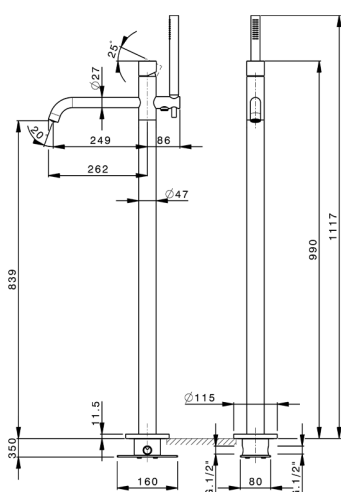

## Free standing single lever bath mixer SMOOTH X32\_X3004204

MODEL **X3004204**

Free standing single lever bath mixer, handshower holder on column, D.22 mm INOX minimalistic one spray handshower, concealed part included, 150 cm Stainless Steel flexible hose, with smooth lever - Inox AISI 304

### CHARACTERISTICS

Cartridge Spare Parts **ZZ9B871000**

**40 mm Progressive single-lever cartridge**

2026-04-30