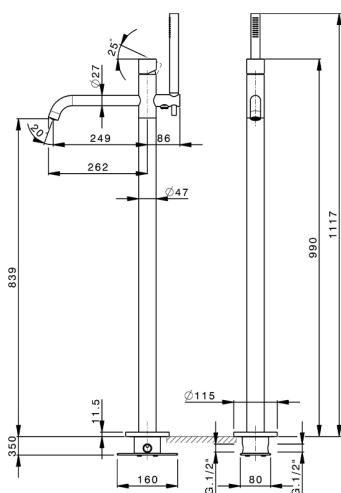

Free standing single lever bath mixer SMOOTH X32_X3004204

MODEL **X3004204**

Free standing single lever bath mixer, handshower holder on column, D.22 mm INOX minimalistic one spray handshower, concealed part included, 150 cm Stainless Steel flexible hose, with smooth lever - Inox AISI 304

AVAILABLE FINISHINGS

-  **D1** D1 Brushed Inox
-  **5H** 5H Dark Brass Brushed
-  **5L** 5L Brushed Black Titanium
-  **5N** 5N Brushed Rose Gold

CHARACTERISTICS

Cartridge Spare Parts **ZZ9B871000**

40 mm Progressive single-lever cartridge