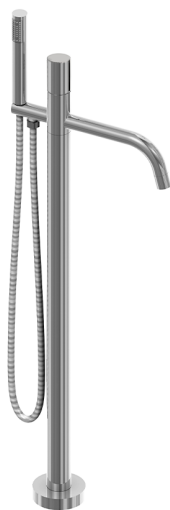

Free standing single lever bath mixer SMOOTH X32_X3004204

MODEL **X3004204**

Free standing single lever bath mixer, handshower holder on column, D.22 mm INOX minimalistic one spray handshower, concealed part included, 150 cm Stainless Steel flexible hose, with smooth lever - Inox AISI 304

AVAILABLE FINISHINGS

-  **D1** D1 Brushed Inox
-  **5H** 5H Dark Brass Brushed
-  **5L** 5L Brushed Black Titanium
-  **5N** 5N Brushed Rose Gold

CHARACTERISTICS

Cartridge Spare Parts **ZZ9B871000**

40 mm Progressive single-lever cartridge