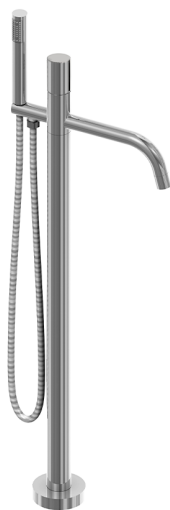

## Free standing single lever bath mixer SMOOTH X32\_X3004204

MODEL **X3004204**

Free standing single lever bath mixer, handshower holder on column, D.22 mm INOX minimalistic one spray handshower, concealed part included, 150 cm Stainless Steel flexible hose, with smooth lever - Inox AISI 304

### AVAILABLE FINISHINGS

-  **D1** D1 Brushed Inox
-  **5H** 5H Dark Brass Brushed
-  **5L** 5L Brushed Black Titanium
-  **5N** 5N Brushed Rose Gold

### CHARACTERISTICS

Cartridge Spare Parts **ZZ9B871000**

**40 mm Progressive single-lever cartridge**

2026-06-13