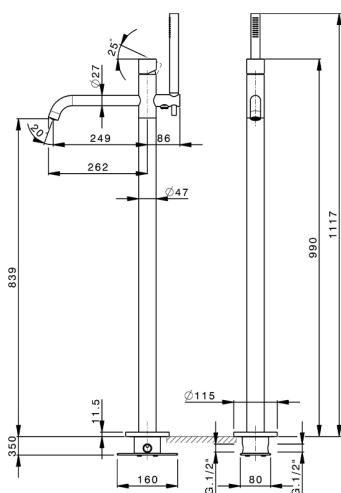

## Free standing single lever bath mixer SMOOTH X32\_X3004204

MODEL **X3004204**

Free standing single lever bath mixer, handshower holder on column, D.22 mm INOX minimalistic one spray handshower, concealed part included, 150 cm Stainless Steel flexible hose, with smooth lever - Inox AISI 304

### CHARACTERISTICS

Cartridge Spare Parts **ZZ9B871000**

**40 mm Progressive single-lever cartridge**

2026-06-13