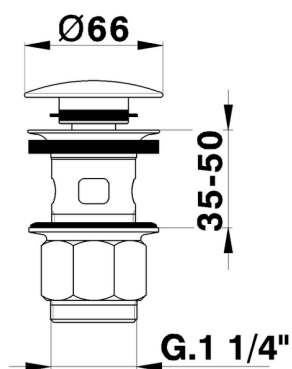

1"1/4 click clack drain for basin mixer COMPONENTS_ZA001620

MODEL **ZA001620**

1"1/4 click clack drain for basin mixer, for overflow bath drain system

AVAILABLE FINISHINGS

-  **21** 21 Chrome
-  **24** 24 Gold
-  **26** 26 Old Copper
-  **27** 27 Old Bronze
-  **2A** 2A Satin Brushed Nickel
-  **2P** 2P Rose Gold
-  **40** 40 Matt Black
-  **4Q** 4Q Matt White