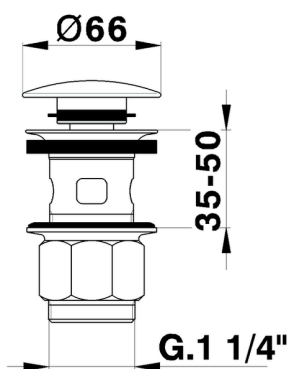

## 1"1/4 click clack drain for basin mixer COMPONENTS\_ZA001620

MODEL **ZA001620**

1"1/4 click clack drain for basin mixer, for overflow bath drain system