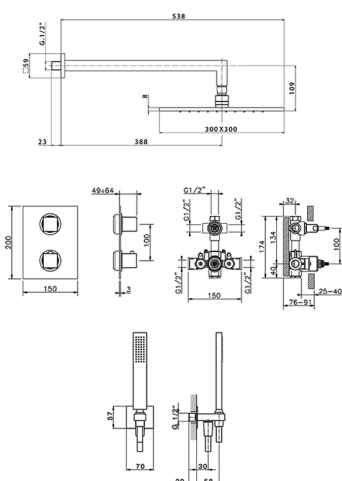

Concealed thermostatic shower mixer WAVE_WE0KT010

MODEL **WE0KT010**

Concealed thermostatic shower mixer, 1/2" Concealed Thermostatic Mixer, 2 outlet devia stop cartridge, wall mounted adjustable handshower bracket, 400 mm shower arm with headshower, 300x300 BRASS Square headshower 8 mm thick, 35x15 mm Brass minimalistic one spray handshower, 1/2" wall elbow, 150 cm SUPREME smooth flexible hose

AVAILABLE FINISHINGS

-  **21** 21 Chrome
-  **2F** 2F Brushed Nickel
-  **2Q** 2Q Black Titanium

CHARACTERISTICS

Cartridge Spare Parts **24.04A.PP**
8x20 Plus P Thermostatic Valve

DeviaStop

The Cisal Devia Stop technology allows to adjust the water flow and to direct it to the selected output point (overhead soaker, hand shower, etc).