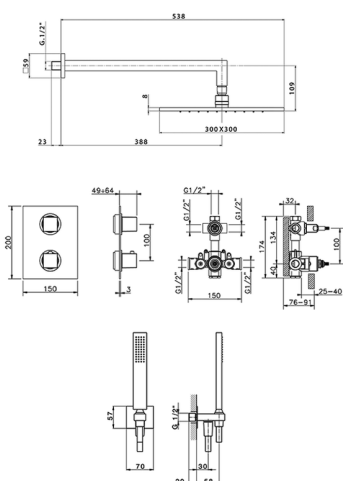

Concealed thermostatic shower mixer WAVE_WE0KT010

MODEL **WE0KT010**

Concealed thermostatic shower mixer, 1/2" Concealed Thermostatic Mixer, 2 outlet devia stop cartridge, wall mounted adjustable handshower bracket, 400 mm shower arm with headshower, 300x300 BRASS Square headshower 8 mm thick, 35x15 mm Brass minimalistic one spray handshower, 1/2" wall elbow, 150 cm SUPREME smooth flexible hose

AVAILABLE FINISHINGS

-  **21** 21 Chrome
-  **2F** 2F Brushed Nickel
-  **2Q** 2Q Black Titanium

CHARACTERISTICS

Cartridge Spare Parts **24.04A.PP**
8x20 Plus P Thermostatic Valve

DeviaStop

The Cisal Devia Stop technology allows to adjust the water flow and to direct it to the selected output point (overhead soaker, hand shower, etc).