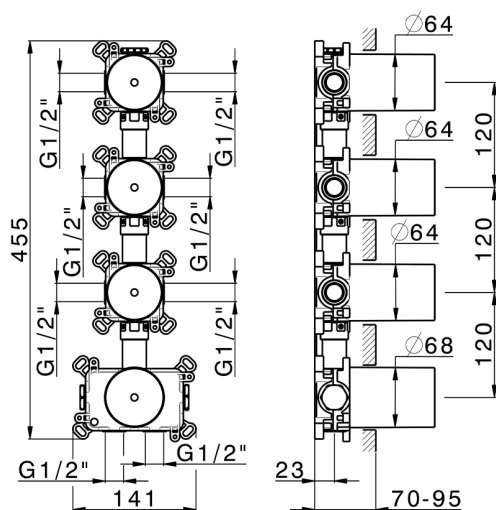

3 Function thermostatic concealed valve PUSH&SHOWER_ZA0G63V0

MODEL **ZA0G63V0**

3 Function thermostatic concealed valve, ON/OFF button with flow rate regulation, with protection guard boxes, to match with exposed parts: 1 Thermo 3 Push&Shower, without Thermo/ Push&Shower exposed parts

AVAILABLE FINISHINGS

04 04 Without finishing

CHARACTERISTICS

Cartridge Spare Parts **22.04A.AR - ZZ97279004**

Argo 2 (long filter) Thermostatic Valve

Thermostatic

The Cisal thermostatic is your personal water manager, helping you to handle, control and save water and energy.