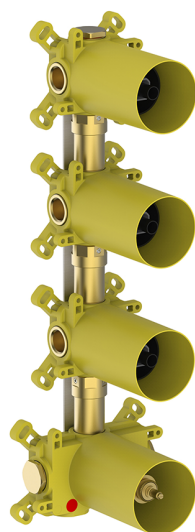

3 Function thermostatic concealed valve PUSH&SHOWER_ZA0G63V0

MODEL **ZA0G63V0**

3 Function thermostatic concealed valve, ON/OFF button with flow rate regulation, with protection guard boxes, to match with exposed parts: 1 Thermo 3 Push&Shower, without Thermo/ Push&Shower exposed parts

AVAILABLE FINISHINGS

04 04 Without finishing

CHARACTERISTICS

Cartridge Spare Parts **22.04A.AR - ZZ97279004**

Argo 2 (long filter) Thermostatic Valve

Thermostatic

The Cisal thermostatic is your personal water manager, helping you to handle, control and save water and energy.