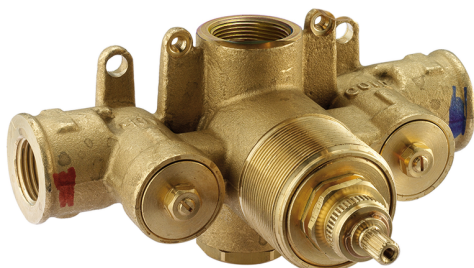

Exposed part for concealed thermo shower valve GRACE_MN007200

MODEL **MN007200**

Exposed part for concealed thermo shower valve, without stop valve, without concealed part, for items ZA007221

AVAILABLE FINISHINGS

-  **21** 21 Chrome
-  **2F** 2F Brushed Nickel
-  **2W** 2W Brushed Gold
-  **5H** 5H Dark Brass Brushed
-  **5L** 5L Brushed Black Titanium
-  **6T** 6T Chrome/Matt Black

CHARACTERISTICS

Installation **Concealed**
 Required concealed parts **ZA007221**

Thermostatic

The Cisal thermostatic is your personal water manager, helping you to handle, control and save water and energy.

3/4 Concealed thermostatic valve CONCEALED_ZA007221

MODEL **ZA007221**

3/4" Concealed thermostatic valve, without Stopvalve, without trim kit

AVAILABLE FINISHINGS

CHARACTERISTICS

Concealed **1**
 Cartridge Spare Parts **23.51A.HF**
HF Thermostatic Valve

Piastra/Plate/Plaque/Platte/Placa
 2-3mm: XX 25-40 YY 76-91
 10mm: XX 16-31 YY 65-80

Thermostatic