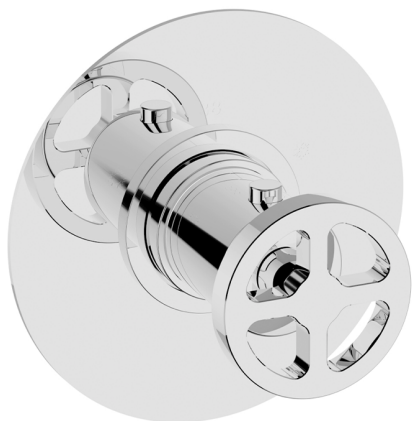

## Exposed part for concealed thermo shower valve GRACE\_MN007200

MODEL **MN007200**

Exposed part for concealed thermo shower valve, without stop valve, without concealed part, for items ZA007221

### AVAILABLE FINISHINGS

-  **21** 21 Chrome
-  **2F** 2F Brushed Nickel
-  **2W** 2W Brushed Gold
-  **5H** 5H Dark Brass Brushed
-  **5L** 5L Brushed Black Titanium
-  **6T** 6T Chrome/Matt Black

### CHARACTERISTICS

Installation **Concealed**  
 Required concealed parts **ZA007221**

## 3/4 Concealed thermostatic valve CONCEALED\_ZA007221

MODEL **ZA007221**

3/4" Concealed thermostatic valve, without  
Stopvalve, without trim kit

AVAILABLE FINISHINGS

CHARACTERISTICS

Concealed **1**  
Cartridge Spare Parts **23.51A.HF**  
**HF Thermostatic Valve**