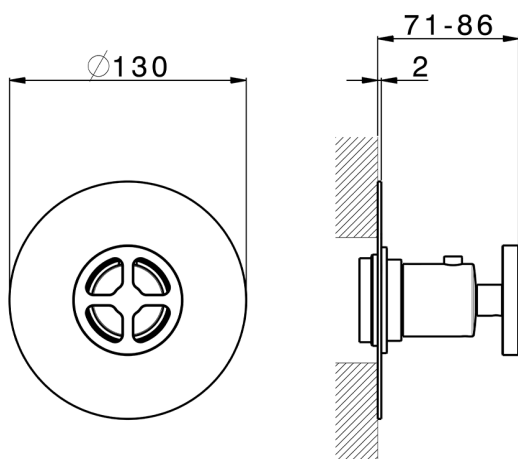

CHARACTERISTICS

Installation **Concealed**
Required concealed parts **ZA007221**

Thermostatic

The Cisal thermostatic is your personal water manager, helping you to handle, control and save water and energy.