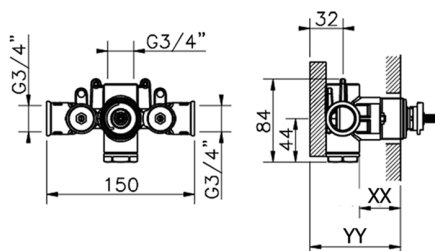

Thermostatic

The Cisal thermostatic is your personal water manager, helping you to handle, control and save water and energy.

3/4 Concealed thermostatic valve CONCEALED_ZA007221

MODEL **ZA007221**

3/4" Concealed thermostatic valve, without Stopvalve, without trim kit

AVAILABLE FINISHINGS

CHARACTERISTICS

Concealed **1**
 Cartridge Spare Parts **23.51A.HF**
HF Thermostatic Valve

Piastra/Plate/Plaque/Platte/Placa
 2-3mm: XX 25-40 YY 76-91
 10mm: XX 16-31 YY 65-80

Thermostatic