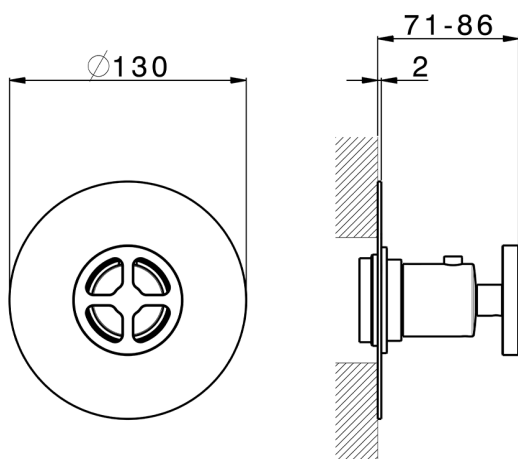

Exposed part for concealed thermo shower valve GRACE_MN007200

MODEL **MN007200**

Exposed part for concealed thermo shower valve, without stop valve, without concealed part, for items ZA007221

AVAILABLE FINISHINGS

-  **21** 21 Chrome
-  **2F** 2F Brushed Nickel
-  **2W** 2W Brushed Gold
-  **5H** 5H Dark Brass Brushed
-  **5L** 5L Brushed Black Titanium
-  **6T** 6T Chrome/Matt Black

CHARACTERISTICS

Installation **Concealed**
 Required concealed parts **ZA007221**

AVAILABLE FINISHINGS

CHARACTERISTICS

Concealed **1**
Cartridge Spare Parts **23.51A.HF**
HF Thermostatic Valve

Piastra/Plate/Plaque/Platte/Placa
2-3mm: XX 25-40 YY 76-91
10mm: XX 16-31 YY 65-80

Thermostatic