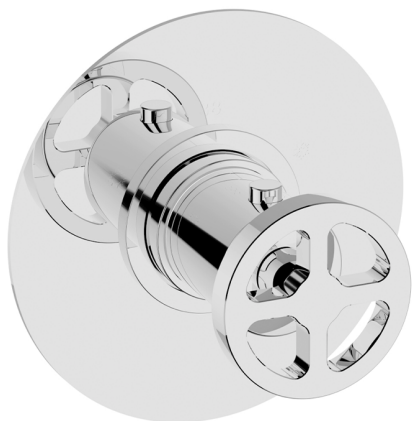

Exposed part for concealed thermo shower valve GRACE_MN007200

MODEL **MN007200**

Exposed part for concealed thermo shower valve, without stop valve, without concealed part, for items ZA007221

AVAILABLE FINISHINGS

-  **21** 21 Chrome
-  **2F** 2F Brushed Nickel
-  **2W** 2W Brushed Gold
-  **5H** 5H Dark Brass Brushed
-  **5L** 5L Brushed Black Titanium
-  **6T** 6T Chrome/Matt Black

CHARACTERISTICS

Installation **Concealed**
 Required concealed parts **ZA007221**

Thermostatic

The Cisal thermostatic is your personal water manager, helping you to handle, control and save water and energy.

3/4 Concealed thermostatic valve CONCEALED_ZA007221

MODEL **ZA007221**

3/4" Concealed thermostatic valve, without
Stopvalve, without trim kit

AVAILABLE FINISHINGS

CHARACTERISTICS

Concealed **1**
Cartridge Spare Parts **23.51A.HF**
HF Thermostatic Valve

Piastra/Plate/Plaque/Platte/Placa
2-3mm: XX 25-40 YY 76-91
10mm: XX 16-31 YY 65-80

Thermostatic