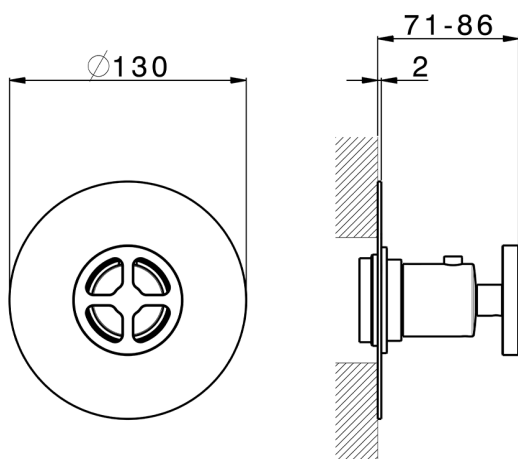

Exposed part for concealed thermo shower valve GRACE_MN007200

MODEL **MN007200**

Exposed part for concealed thermo shower valve, without stop valve, without concealed part, for items ZA007221

AVAILABLE FINISHINGS

-  **21** 21 Chrome
-  **2F** 2F Brushed Nickel
-  **2W** 2W Brushed Gold
-  **5H** 5H Dark Brass Brushed
-  **5L** 5L Brushed Black Titanium
-  **6T** 6T Chrome/Matt Black

CHARACTERISTICS

Installation **Concealed**
 Required concealed parts **ZA007221**

AVAILABLE FINISHINGS

CHARACTERISTICS

Concealed **1**
 Cartridge Spare Parts **23.51A.HF**
HF Thermostatic Valve

Piastra/Plate/Plaque/Platte/Placa
 2-3mm: XX 25-40 YY 76-91
 10mm: XX 16-31 YY 65-80

Thermostatic