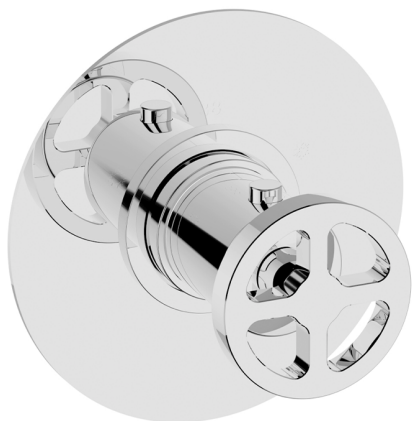

Exposed part for concealed thermo shower valve GRACE_MN007200

MODEL **MN007200**

Exposed part for concealed thermo shower valve, without stop valve, without concealed part, for items ZA007221

AVAILABLE FINISHINGS

-  **21** 21 Chrome
-  **2F** 2F Brushed Nickel
-  **2W** 2W Brushed Gold
-  **5H** 5H Dark Brass Brushed
-  **5L** 5L Brushed Black Titanium
-  **6T** 6T Chrome/Matt Black

CHARACTERISTICS

Installation **Concealed**
 Required concealed parts **ZA007221**

Thermostatic

The Cisal thermostatic is your personal water manager, helping you to handle, control and save water and energy.

3/4 Concealed thermostatic valve CONCEALED_ZA007221

MODEL **ZA007221**

3/4" Concealed thermostatic valve, without Stopvalve, without trim kit

AVAILABLE FINISHINGS

CHARACTERISTICS

Concealed **1**
 Cartridge Spare Parts **23.51A.HF**
HF Thermostatic Valve

Piastra/Plate/Plaque/Platte/Placa
 2-3mm: XX 25-40 YY 76-91
 10mm: XX 16-31 YY 65-80

Thermostatic