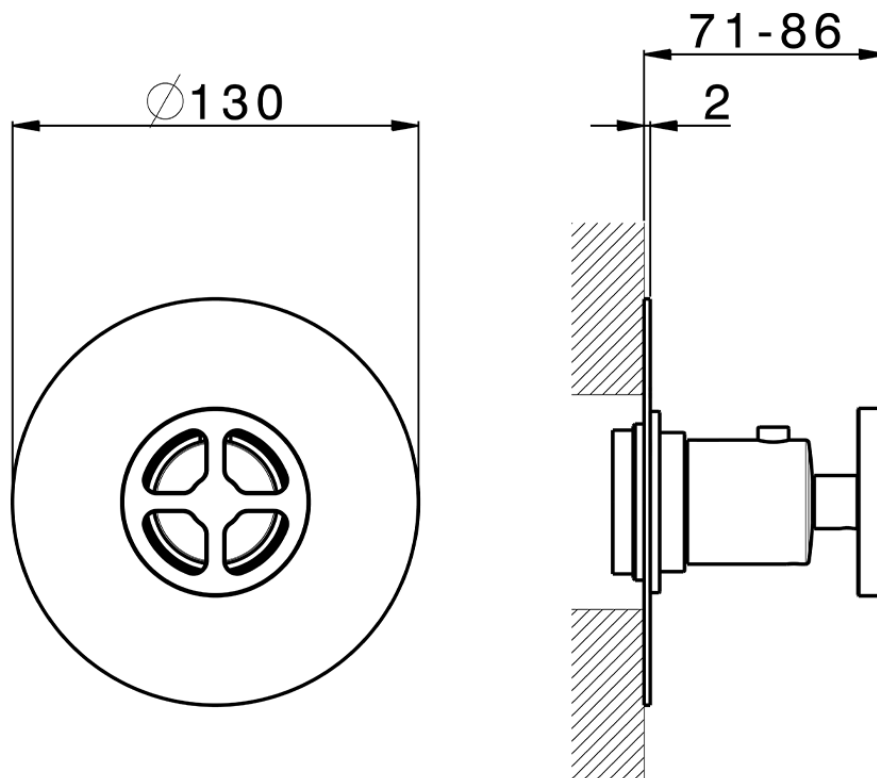

## Exposed part for concealed thermo shower valve GRACE\_MN007200

MN007200

<https://en.cisal.it/exposed-part-for-concealed-thermo-shower-valve-grace-mn007200>

## Piastra/Plate/Plaque/Platte/Placa

2-3mm: XX 25-40 YY 76-91

10mm: XX 16-31 YY 65-80