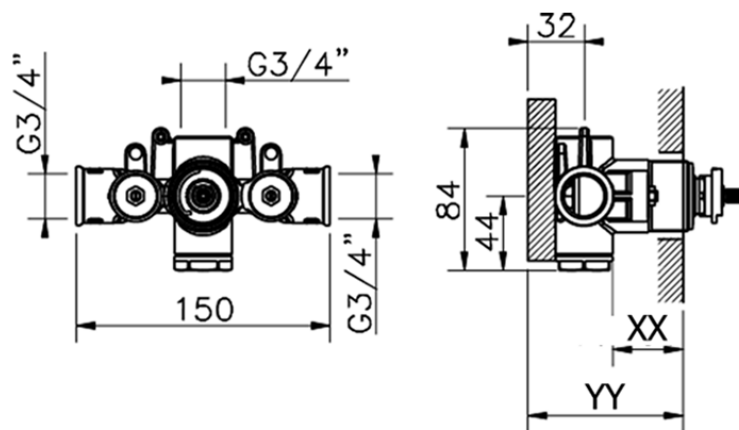

## Exposed part for concealed thermo shower valve GRACE\_MN007200

MN007200

<https://en.cisal.it/exposed-part-for-concealed-thermo-shower-valve-grace-mn007200>

Piastra/Plate/Plaque/Platte/Placa

2-3mm: XX 25-40 YY 76-91

10mm: XX 16-31 YY 65-80

ZA007221

<https://en.cisal.it/3-4-concealed-thermostatic-valve-concealed-za007221>

2026-06-25