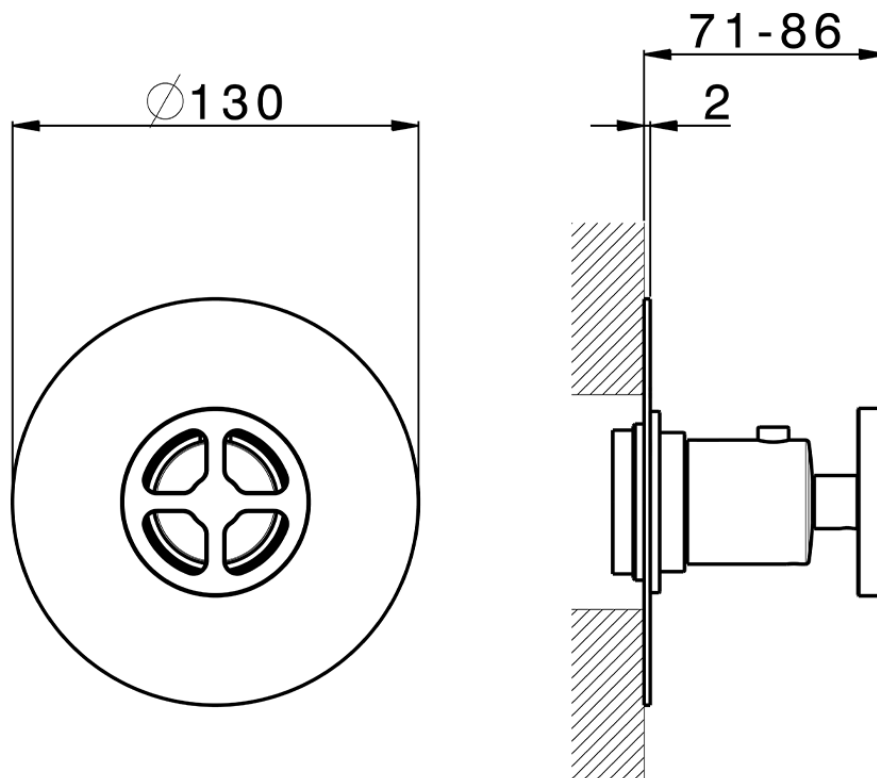

## Exposed part for concealed thermo shower valve GRACE\_MN007200

MN007200

<https://en.cisal.it/exposed-part-for-concealed-thermo-shower-valve-grace-mn007200>

Piastra/Plate/Plaque/Platte/Placa

2-3mm: XX 25-40 YY 76-91

10mm: XX 16-31 YY 65-80

ZA007221

<https://en.cisal.it/3-4-concealed-thermostatic-valve-concealed-za007221>

2026-06-25