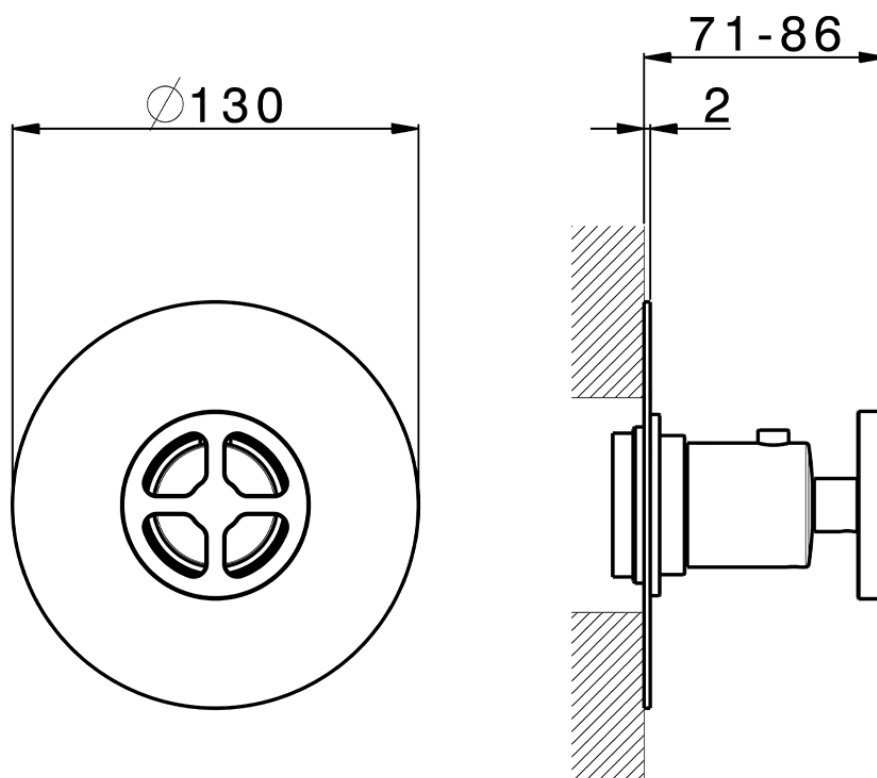

Exposed part for concealed thermo shower valve GRACE_MN007200

MN007200

<https://en.cisal.it/exposed-part-for-concealed-thermo-shower-valve-grace-mn007200>

Piastra/Plate/Plaque/Platte/Placa

2-3mm: XX 25-40 YY 76-91

10mm: XX 16-31 YY 65-80

ZA007221

<https://en.cisal.it/3-4-concealed-thermostatic-valve-concealed-za007221>

2026-06-04