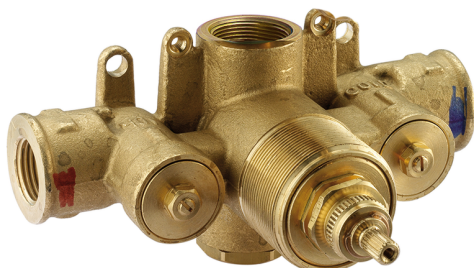

## Exposed part for concealed thermo shower valve GRACE\_MN007200

MODEL **MN007200**

Exposed part for concealed thermo shower valve, without stop valve, without concealed part, for items ZA007221

### Thermostatic

The Cisal thermostatic is your personal water manager, helping you to handle, control and save water and energy.

## 3/4 Concealed thermostatic valve CONCEALED\_ZA007221

MODEL **ZA007221**

3/4" Concealed thermostatic valve, without Stopvalve, without trim kit

AVAILABLE FINISHINGS

CHARACTERISTICS

Concealed **1**  
 Cartridge Spare Parts **23.51A.HF**  
**HF Thermostatic Valve**