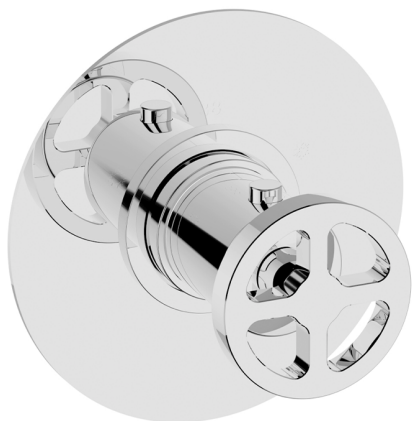

## Exposed part for concealed thermo shower valve GRACE\_MN007200

MODEL **MN007200**

Exposed part for concealed thermo shower valve, without stop valve, without concealed part, for items ZA007221

### AVAILABLE FINISHINGS

-  **21** 21 Chrome
-  **2F** 2F Brushed Nickel
-  **2W** 2W Brushed Gold
-  **5H** 5H Dark Brass Brushed
-  **5L** 5L Brushed Black Titanium
-  **6T** 6T Chrome/Matt Black

### CHARACTERISTICS

Installation **Concealed**  
 Required concealed parts **ZA007221**

## 3/4 Concealed thermostatic valve CONCEALED\_ZA007221

MODEL **ZA007221**

3/4" Concealed thermostatic valve, without Stopvalve, without trim kit

AVAILABLE FINISHINGS

CHARACTERISTICS

Concealed **1**  
 Cartridge Spare Parts **23.51A.HF**  
**HF Thermostatic Valve**