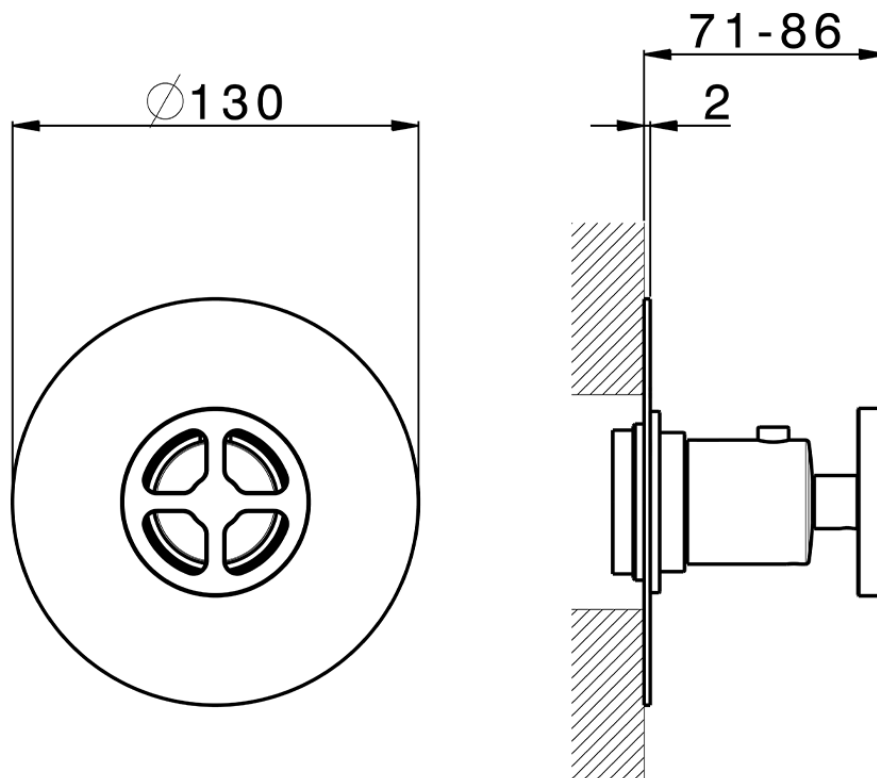

## Exposed part for concealed thermo shower valve GRACE\_MN007200

MN007200

<https://en.cisal.it/exposed-part-for-concealed-thermo-shower-valve-grace-mn007200>

Piastra/Plate/Plaque/Platte/Placa

2-3mm: XX 25-40 YY 76-91

10mm: XX 16-31 YY 65-80

ZA007221

<https://en.cisal.it/3-4-concealed-thermostatic-valve-concealed-za007221>

2026-04-25