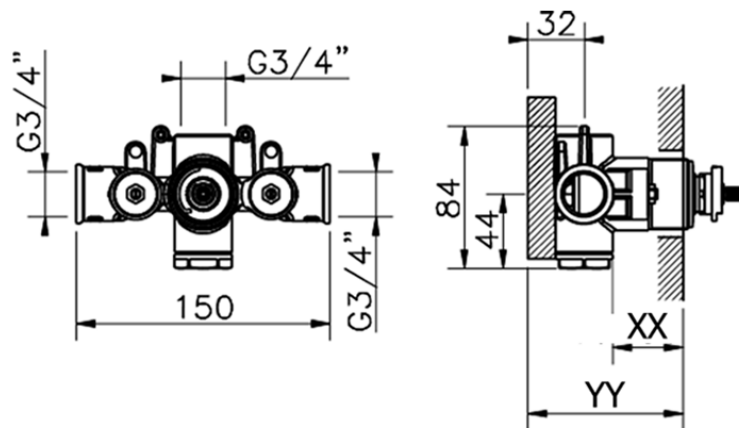

## Exposed part for concealed thermo shower valve GRACE\_MN007200

MN007200

<https://en.cisal.it/exposed-part-for-concealed-thermo-shower-valve-grace-mn007200>

Piastra/Plate/Plaque/Platte/Placa

2-3mm: XX 25-40 YY 76-91

10mm: XX 16-31 YY 65-80

ZA007221

<https://en.cisal.it/3-4-concealed-thermostatic-valve-concealed-za007221>

2026-04-25