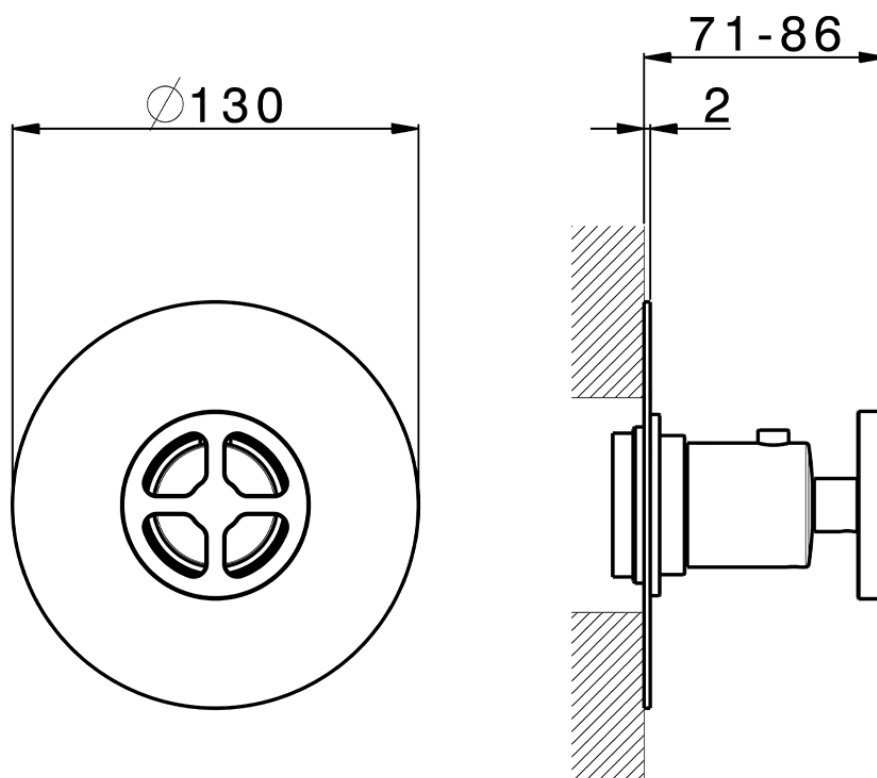

Exposed part for concealed thermo shower valve GRACE_MN007200

MN007200

<https://en.cisal.it/exposed-part-for-concealed-thermo-shower-valve-grace-mn007200>

Piastra/Plate/Plaque/Platte/Placa

2-3mm: XX 25-40 YY 76-91

10mm: XX 16-31 YY 65-80

ZA007221

<https://en.cisal.it/3-4-concealed-thermostatic-valve-concealed-za007221>

2026-06-05