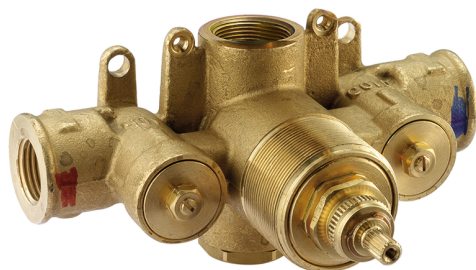

## Exposed part for concealed thermo shower valve GRACE\_MN007200

MODEL **MN007200**

Exposed part for concealed thermo shower valve, without stop valve, without concealed part, for items ZA007221

### Thermostatic

The Cisal thermostatic is your personal water manager, helping you to handle, control and save water and energy.

## 3/4 Concealed thermostatic valve CONCEALED\_ZA007221

MODEL **ZA007221**

3/4" Concealed thermostatic valve, without  
Stopvalve, without trim kit

AVAILABLE FINISHINGS

CHARACTERISTICS

Concealed **1**  
Cartridge Spare Parts **23.51A.HF**  
**HF Thermostatic Valve**