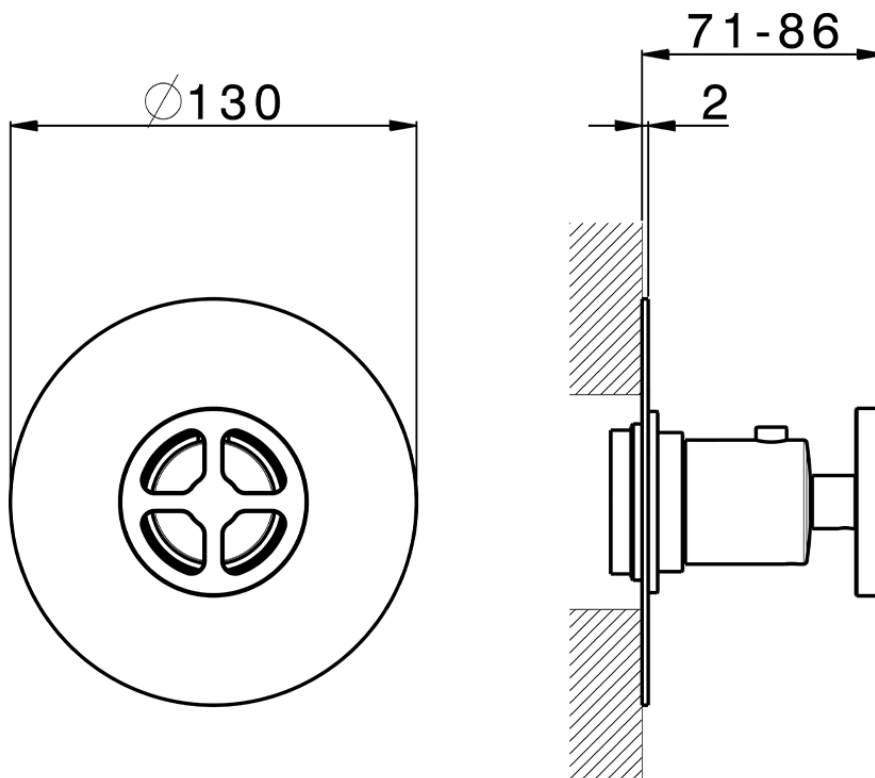

Exposed part for concealed thermo shower valve GRACE_MN007200

MN007200

<https://en.cisal.it/exposed-part-for-concealed-thermo-shower-valve-grace-mn007200>

Piastra/Plate/Plaque/Platte/Placa

2-3mm: XX 25-40 YY 76-91

10mm: XX 16-31 YY 65-80