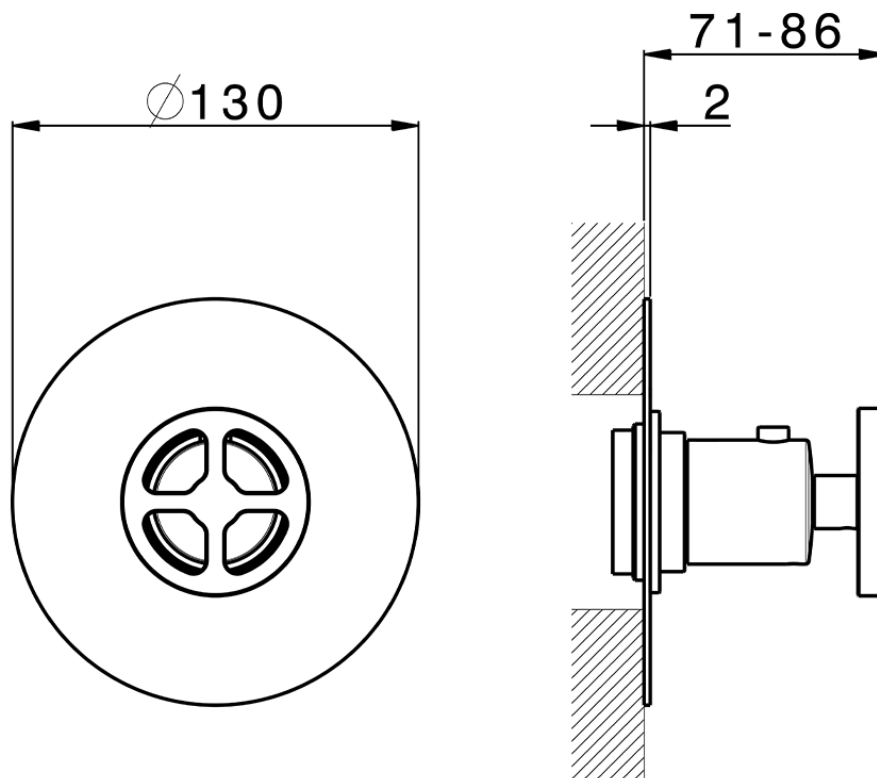

Exposed part for concealed thermo shower valve GRACE_MN007200

MN007200

<https://en.cisal.it/exposed-part-for-concealed-thermo-shower-valve-grace-mn007200>

Piastra/Plate/Plaque/Platte/Placa

2-3mm: XX 25-40 YY 76-91

10mm: XX 16-31 YY 65-80