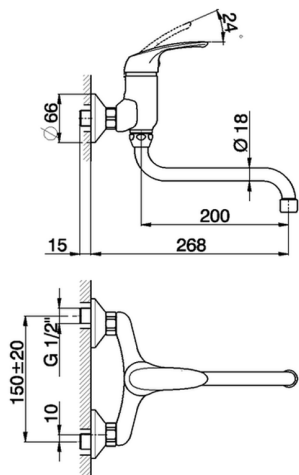

Exposed single lever sink mixer KITCHEN_FL000402

MODEL **FL000402**

Exposed single lever sink mixer, swivel spout

AVAILABLE FINISHINGS

CHARACTERISTICS

Cartridge Spare Parts **ZZ94034000**

35 mm Cartridge

2026-04-28