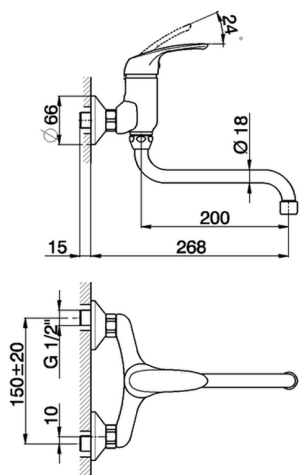

Exposed single lever sink mixer KITCHEN_FL000402

MODEL **FL000402**

Exposed single lever sink mixer, swivel spout

AVAILABLE FINISHINGS

CHARACTERISTICS

Cartridge Spare Parts **ZZ94034000**

35 mm Cartridge

2026-06-13