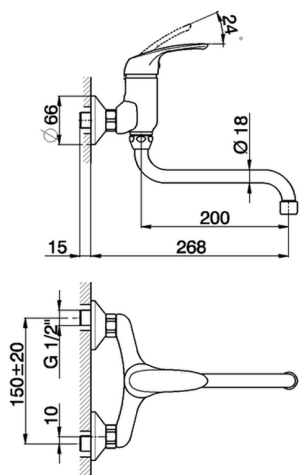

Exposed single lever sink mixer KITCHEN_FL000402

MODEL **FL000402**

Exposed single lever sink mixer, swivel spout

AVAILABLE FINISHINGS

CHARACTERISTICS

Cartridge Spare Parts **ZZ94034000**

35 mm Cartridge

2026-05-19