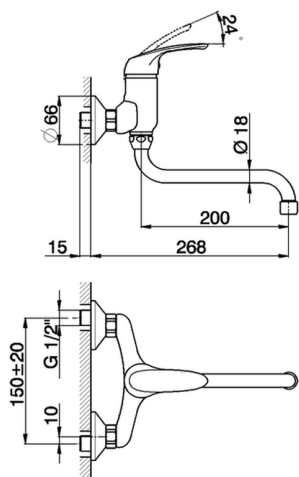

## Exposed single lever sink mixer KITCHEN\_FL000402

MODEL **FL000402**

Exposed single lever sink mixer, swivel spout

AVAILABLE FINISHINGS

CHARACTERISTICS

Cartridge Spare Parts **ZZ94034000**

**35 mm Cartridge**