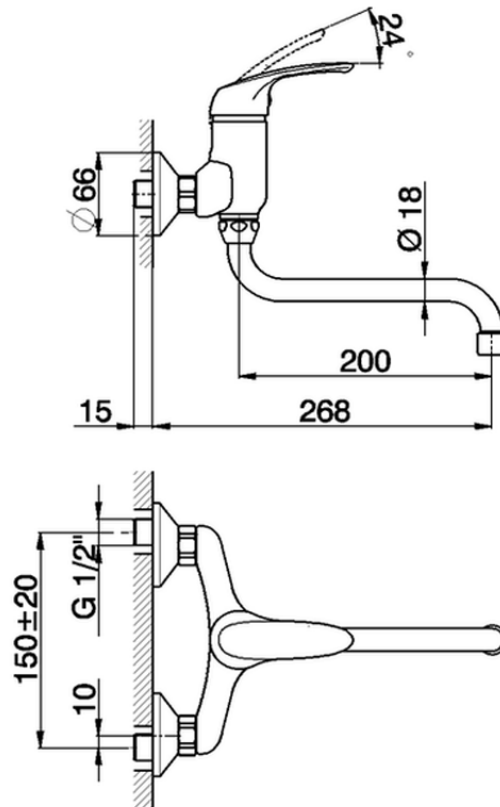

Exposed single lever sink mixer KITCHEN_FL000402

FL000402

<https://en.cisal.it/exposed-single-lever-sink-mixer-kitchen-fl000402>

2026-06-30