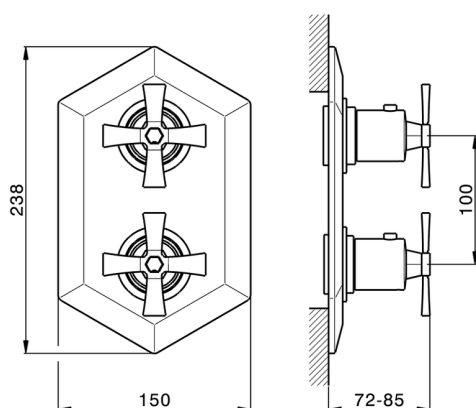

Exposed part for con.thermo.shower mixer 1-outlet CHERIE_CX009300

MODEL **CX009300**

Exposed part for con.thermo.shower mixer 1-outlet, stop valve, without concealed part, for items ZA009300

AVAILABLE FINISHINGS

- 
6T 6T Chrome/Matt Black
- 
7C 7C Gold/Matt Black
- 
7D 7D Polished Nickel/Matt Black
- 
7E 7E Rose Gold/Matt Black

CHARACTERISTICS

Installation **Concealed**
 Required concealed parts **ZA009300**

Thermostatic