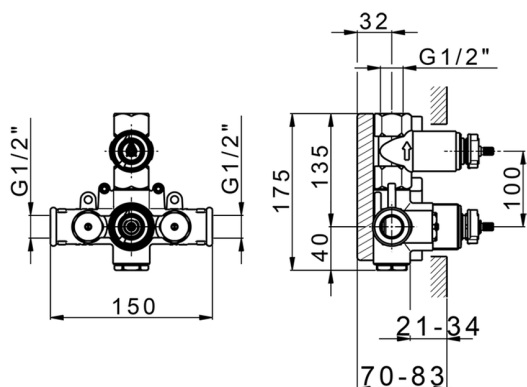

AVAILABLE FINISHINGS

 **04** 04 Without finishing

CHARACTERISTICS

Concealed **1**
Cartridge Spare Parts **24.04A.PP**

8x20 Plus P Thermostatic Valve

Thermostatic

The Cisal thermostatic is your personal water manager, helping you to handle, control and save water and energy.