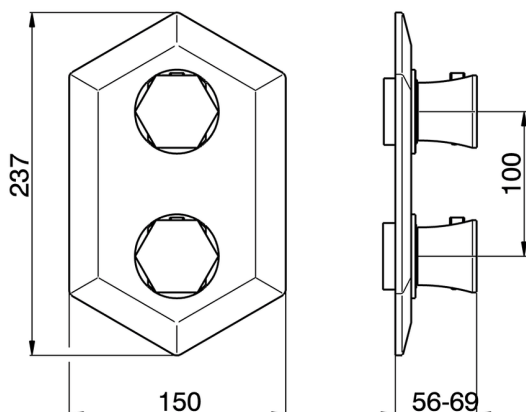

Exposed part for con.thermo.shower mixer, 3-outlet **CHERIE_CE019200**

MODEL **CE019200**

Exposed part for con.thermo.shower mixer, 3-outlet, with 3 outlet deviator, without concealed part, for item ZA019200

AVAILABLE FINISHINGS

- **21** 21 Chrome
- **24** 24 Gold
- **2B** 2B Polished Nickel
- **2P** 2P Rose Gold

CHARACTERISTICS

Installation **Concealed**
Required concealed parts **ZA019200**

Thermostatic

The Cisal thermostatic is your personal water manager, helping you to handle, control and save water and energy.