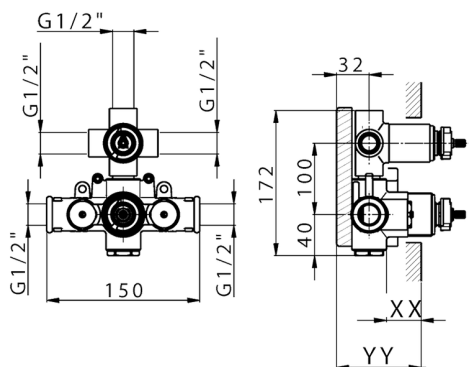

## Concealed thermostatic shower mixer, 3-outlets CONCEALED\_ZA019200

MODEL **ZA019200**

Concealed thermostatic shower mixer, 3-outlets, with 1/2" 3 outlet devia-stop cartridge, without trim kit

AVAILABLE FINISHINGS

**04** 04 Without finishing

CHARACTERISTICS

Concealed **1**  
 Cartridge Spare Parts **24.04A.PP**

**8x20 Plus P Thermostatic Valve**

Piastra/Plate/Plaque/Platte/Placa

2-3mm: XX 25-40 YY 76-91

10mm: XX 21-34 YY 70-83